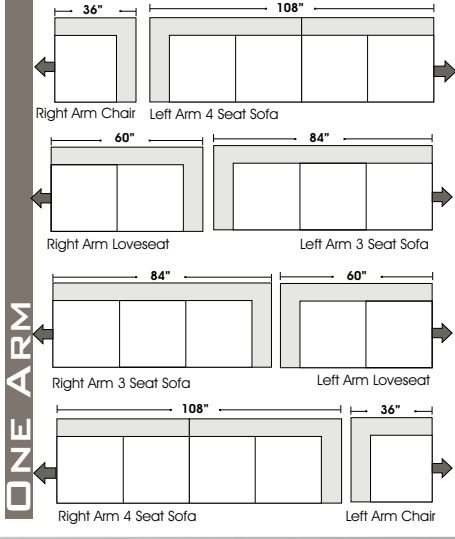

Cheyenne

"...finding solutions for families,
especially busy moms."™

www.omnialeather.com www.kathyireland.com

by
OMNIA
FURNITURE

Americana

10.28.07

STANDARD

Features

Standard:

- All Full or Top-Grain Leather
- All hardwood frames

Options:

- Down Seats (Additional Charges Apply)
- Down Backs (Additional Charges Apply)

Sleeper Options:

- Deluxe Queen Mattress (Additional Charges Apply)
- Air Dream Queen Mattress (Additional Charges Apply)

Special orders shipped within 4-6 weeks

Note: All sizes are approximate.