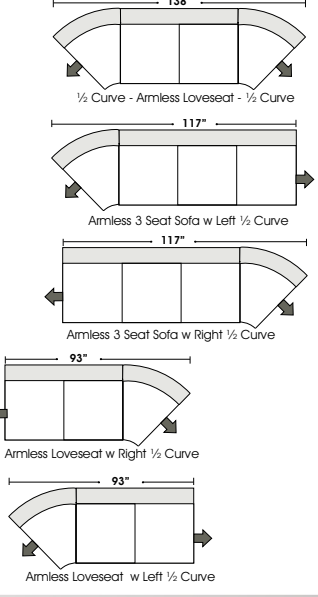

Cheyenne

"...finding solutions for families,
especially busy moms."™

www.omnialeather.com www.kathyireland.com

by
OMNIA
FURNITURE

Americana

10.28.07

STANDARD

Features

Standard:

- All Full or Top-Grain Leather
- All hardwood frames

Options:

- Down Seats (Additional Charges Apply)
- Down Backs (Additional Charges Apply)

Sleeper Options:

- Deluxe Queen Mattress (Additional Charges Apply)
- Air Dream Queen Mattress (Additional Charges Apply)

Special orders shipped within 4-6 weeks

Note: All sizes are approximate.