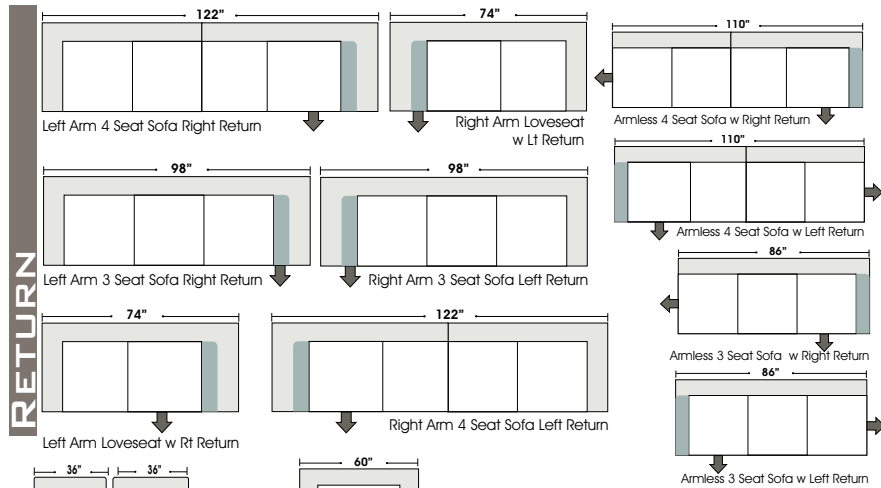

Cheyenne

"...finding solutions for families,
especially busy moms."™

www.omnialeather.com www.kathyireland.com

by
OMNIA
FURNITURE

Americana

10.28.07

STANDARD

Features

Standard:

- All Full or Top-Grain Leather
- All hardwood frames

Options:

- Down Seats (Additional Charges Apply)
- Down Backs (Additional Charges Apply)

Sleeper Options:

- Deluxe Queen Mattress (Additional Charges Apply)
- Air Dream Queen Mattress (Additional Charges Apply)

Special orders shipped within 4-6 weeks

Note: All sizes are approximate.