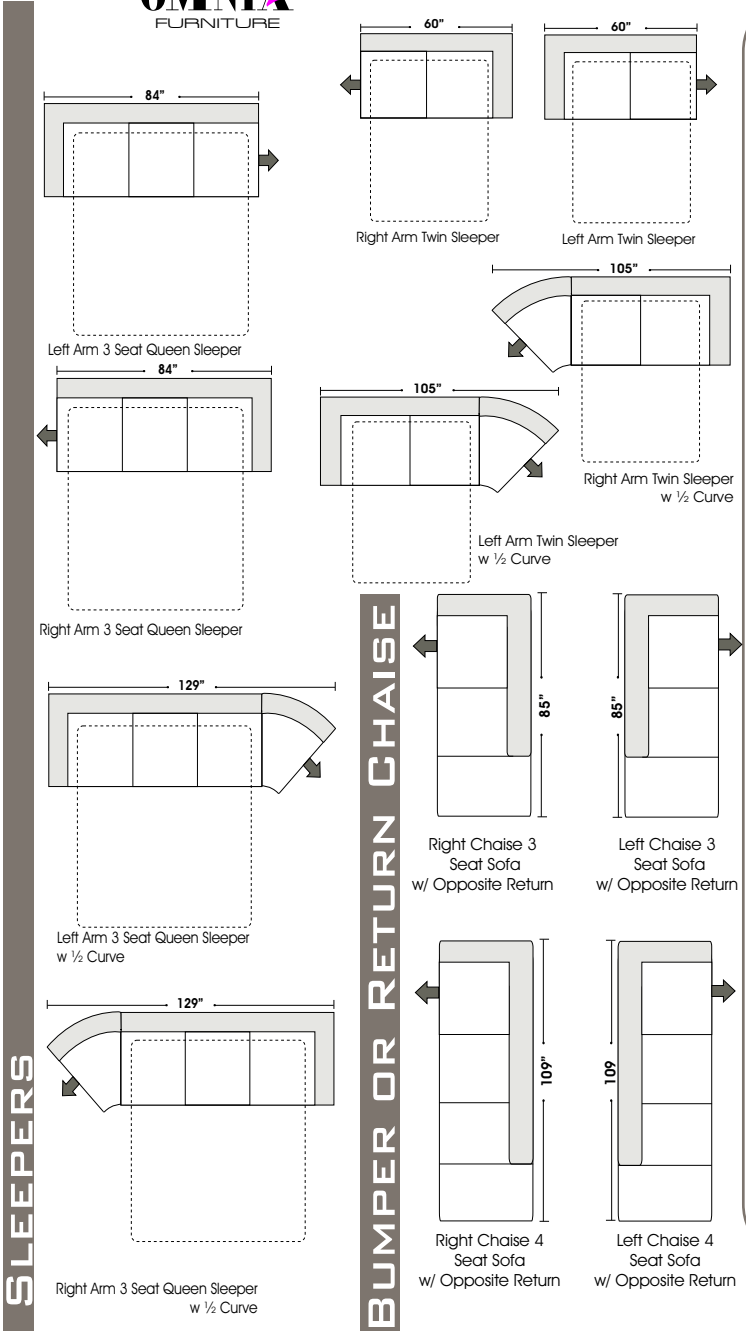

Standard:

- All Full or Top-Grain Leather
- All hardwood frames

Options:

- Down Seats (Additional Charges Apply)
- Down Backs (Additional Charges Apply)

Sleeper Options:

- Deluxe Queen Mattress (Additional Charges Apply)
- Air Dream Queen Mattress (Additional Charges Apply)

Special orders shipped within 4-6 weeks

Note: All sizes are approximate.

10.28.07

by
OMNIA
FURNITURE

Suggested Configurations