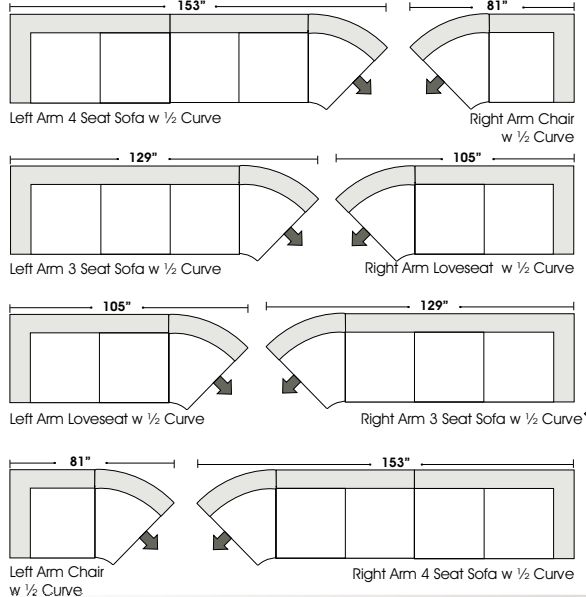

Cheyenne

"...finding solutions for families,
especially busy moms."™

www.omnialeather.com www.kathyireland.com

by
OMNIA
FURNITURE

Americana

10.28.07

STANDARD

Features

Standard:

- All Full or Top-Grain Leather
- All hardwood frames

Options:

- Down Seats (Additional Charges Apply)
- Down Backs (Additional Charges Apply)

Sleeper Options:

- Deluxe Queen Mattress (Additional Charges Apply)
- Air Dream Queen Mattress (Additional Charges Apply)

Special orders shipped within 4-6 weeks

Note: All sizes are approximate.