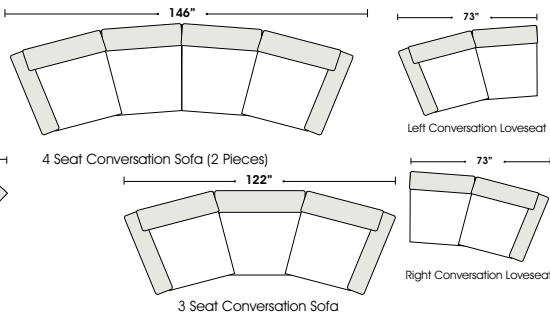

Cheyenne

"...finding solutions for families,
especially busy moms."™

www.omnialeather.com www.kathyireland.com

by
OMNIA
FURNITURE

Americana

10.28.07

STANDARD

Features

Standard:

- All Full or Top-Grain Leather
- All hardwood frames

Options:

- Down Seats (Additional Charges Apply)
- Down Backs (Additional Charges Apply)

Sleeper Options:

- Deluxe Queen Mattress (Additional Charges Apply)
- Air Dream Queen Mattress (Additional Charges Apply)

Special orders shipped within 4-6 weeks

Note: All sizes are approximate.