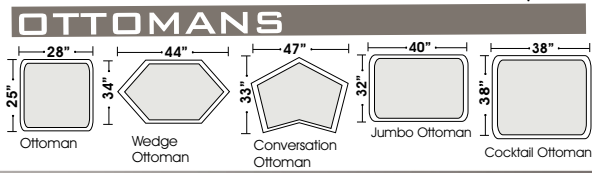

Standard:

- All Full or Top-Grain Leather
- All hardwood frames

Options:

- Down Seats (Additional Charges Apply)
- Down Backs (Additional Charges Apply)

Sleeper Options:

- Deluxe Queen Mattress (Additional Charges Apply)
- Air Dream Queen Mattress (Additional Charges Apply)

Special orders shipped within 4-6 weeks

Note: All sizes are approximate.

10.28.07

by
OMNIA
FURNITURE

Suggested Configurations