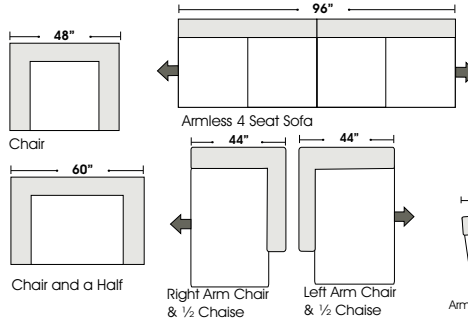

Cheyenne

"...finding solutions for families,
especially busy moms."™

www.omnialeather.com www.kathyireland.com

by
OMNIA
FURNITURE

Americana

10.28.07

STANDARD

Features

Standard:

- All Full or Top-Grain Leather
- All hardwood frames

Options:

- Down Seats (Additional Charges Apply)
- Down Backs (Additional Charges Apply)

Sleeper Options:

- Deluxe Queen Mattress (Additional Charges Apply)
- Air Dream Queen Mattress (Additional Charges Apply)

Special orders shipped within 4-6 weeks

Note: All sizes are approximate.