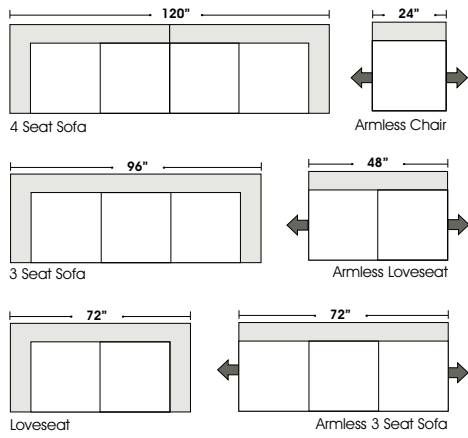

Cheyenne

"...finding solutions for families,
especially busy moms."™

www.omnialeather.com www.kathyireland.com

by
OMNIA
FURNITURE

Americana

10.28.07

STANDARD

Features

Standard:

- All Full or Top-Grain Leather
- All hardwood frames

Options:

- Down Seats (Additional Charges Apply)
- Down Backs (Additional Charges Apply)

Sleeper Options:

- Deluxe Queen Mattress (Additional Charges Apply)
- Air Dream Queen Mattress (Additional Charges Apply)

Special orders shipped within 4-6 weeks

Note: All sizes are approximate.