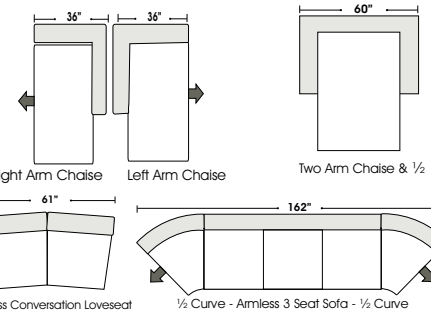

Cheyenne

"...finding solutions for families,
especially busy moms."™

www.omnialeather.com www.kathyireland.com

by
OMNIA
FURNITURE

Americana

10.28.07

STANDARD

Features

Standard:

- All Full or Top-Grain Leather
- All hardwood frames

Options:

- Down Seats (Additional Charges Apply)
- Down Backs (Additional Charges Apply)

Sleeper Options:

- Deluxe Queen Mattress (Additional Charges Apply)
- Air Dream Queen Mattress (Additional Charges Apply)

Special orders shipped within 4-6 weeks

Note: All sizes are approximate.