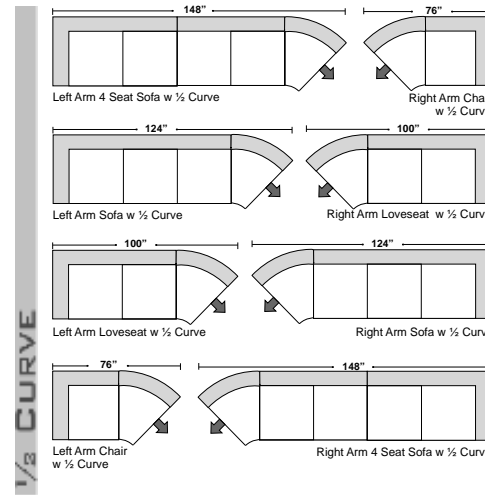

Charleston

OMNIA®
LEATHER FURNITURE

Note: All sizes are approximate.

Features

- **Standard:**
  - All Full or Top-Grain Leather
  - All hardwood frame
  - Large Nailheads Touching
- **Options:**
  - No. 33 Firm Seating

* Special Orders shipped within 4-6 weeks