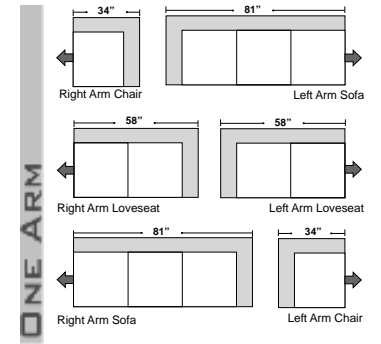

Charleston

OMNIA®
LEATHER FURNITURE

Note: All sizes are approximate.

Features

- **Standard:**
  - All Full or Top-Grain Leather
  - All hardwood frame
  - Large Nailheads Touching
- **Options:**
  - No. 33 Firm Seating

* Special Orders shipped within 4-6 weeks