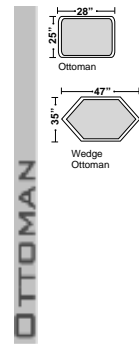

Charleston

OMNIA®
LEATHER FURNITURE

Note: All sizes are approximate.

Features

- **Standard:**
  - All Full or Top-Grain Leather
  - All hardwood frame
  - Large Nailheads Touching
- **Options:**
  - No. 33 Firm Seating

* Special Orders shipped within 4-6 weeks