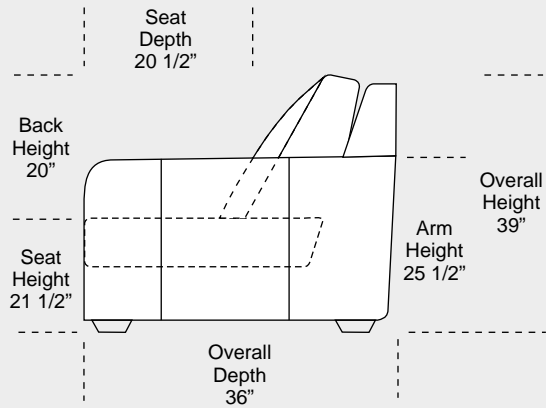

Charleston

OMNIA®
LEATHER FURNITURE

Note: All sizes are approximate.

Features

- **Standard:**
  - All Full or Top-Grain Leather
  - All hardwood frame
  - Large Nailheads Touching
- **Options:**
  - No. 33 Firm Seating

* Special Orders shipped within 4-6 weeks