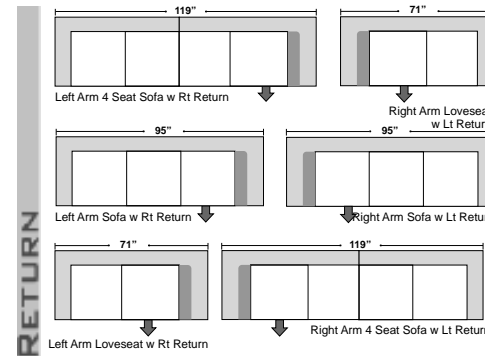

Charleston

OMNIA®
LEATHER FURNITURE

Note: All sizes are approximate.

Features

- **Standard:**
  - All Full or Top-Grain Leather
  - All hardwood frame
  - Large Nailheads Touching
- **Options:**
  - No. 33 Firm Seating

* Special Orders shipped within 4-6 weeks