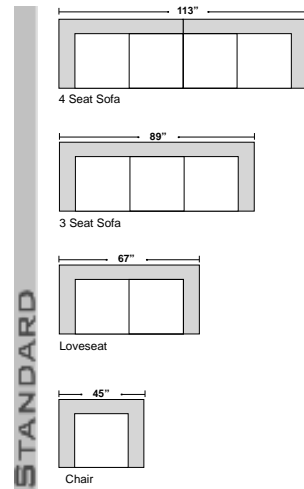

Charleston

OMNIA®
LEATHER FURNITURE

Note: All sizes are approximate.

Features

- **Standard:**
  - All Full or Top-Grain Leather
  - All hardwood frame
  - Large Nailheads Touching
- **Options:**
  - No. 33 Firm Seating

* Special Orders shipped within 4-6 weeks