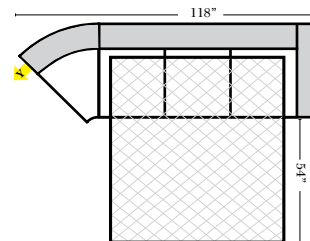

Cape Town

Chaise & Conversation Sectionals

- Put Green Arrows with Red Arrows to Create Sectional Groups
- Put Orange Arrows with Tan Arrows to Create Sectional Groups

Chaises
for this style not available
at this time

Conversation Sectionals
for this style not available
at this time

Sleepers

- Put Green Arrows with Red Arrows to Create Sectional Groups
- Put Blue Arrows with Yellow Arrows to Create Sectional Groups