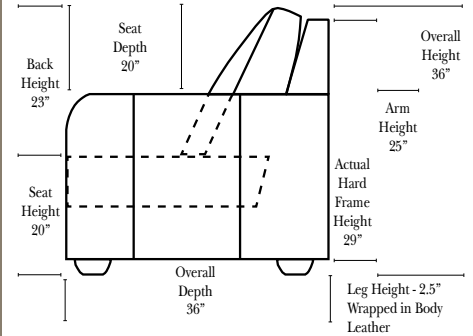

Cape Town

04/09/2010

Standard & Armless

(All 4 seat items ship as one piece if stationary, two pieces if motion installed)

2 Piece Curve Sectional & Ottomans

Features

Standard:

- Available in Full & Top Grain Leathers
- Available in Luxury Fabrics
- All Hardwood Frames

Options:

- Down Seats & Down Backs (additional Charge)
- No. 33 Firm Foam

Sleeper Options: (All the below options are at additional charges)

- Full Sleeper available w/Standard Mattress
- Deluxe Innerspring Mattress: Full
- Air Dream Coil Mattress: Full Only

L-Shape / 90 Degree Sectional

(All 4 seat items ship as one piece if stationary, two pieces if motion installed)

Note:

All Dimensions are approximate, if accuracy is crucial, please contact us for validation of the dimensions shown. However, a 1" to 2" variance can still apply due to foam and upholstery.