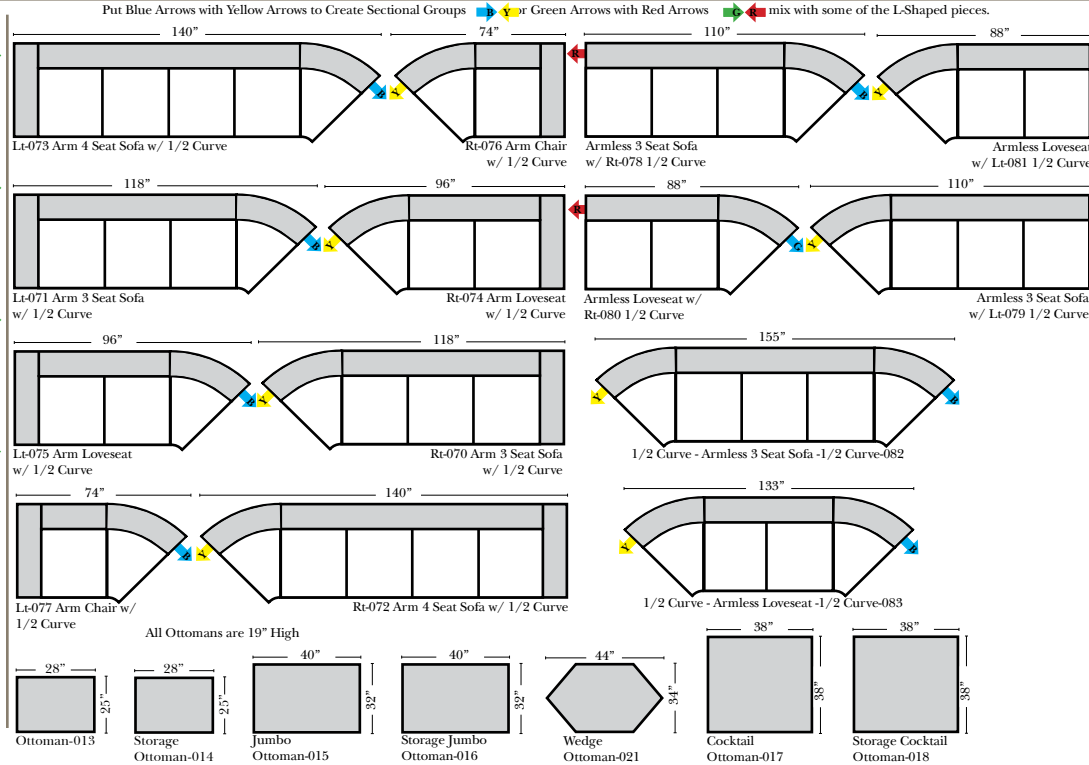

Cape Town

04/09/2010

Standard & Armless

(All 4 seat items ship as one piece if stationary, two pieces if motion installed)

2 Piece Curve Sectional & Ottomans

Features

Standard:

- Available in Full & Top Grain Leathers
- Available in Luxury Fabrics
- All Hardwood Frames

Options:

- Down Seats & Down Backs (additional Charge)
- No. 33 Firm Foam

Sleeper Options: (All the below options are at additional charges)

- Full Sleeper available w/Standard Mattress
- Deluxe Innerspring Mattress: Full
- Air Dream Coil Mattress: Full Only

L-Shape / 90 Degree Sectional

(All 4 seat items ship as one piece if stationary, two pieces if motion installed)

Note:

All Dimensions are approximate, if accuracy is crucial, please contact us for validation of the dimensions shown. However, a 1" to 2" variance can still apply due to foam and upholstery.