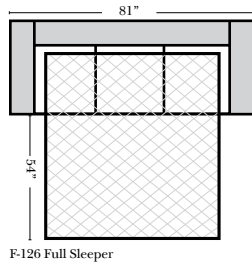

Cape Town

Chaise & Conversation Sectionals

- Put Green Arrows with Red Arrows to Create Sectional Groups
- Put Orange Arrows with Tan Arrows to Create Sectional Groups

Chaises
for this style not available
at this time

Conversation Sectionals
for this style not available
at this time

Sleepers

- Put Green Arrows with Red Arrows to Create Sectional Groups
- Put Blue Arrows with Yellow Arrows to Create Sectional Groups