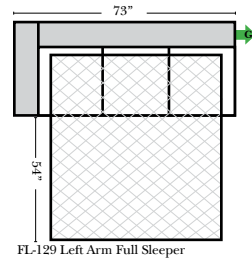

Cape Town

Chaise & Conversation Sectionals

- Put Green Arrows with Red Arrows to Create Sectional Groups
- Put Orange Arrows with Tan Arrows to Create Sectional Groups

Chaises
for this style not available
at this time

Conversation Sectionals
for this style not available
at this time

Sleepers

- Put Green Arrows with Red Arrows to Create Sectional Groups
- Put Blue Arrows with Yellow Arrows to Create Sectional Groups