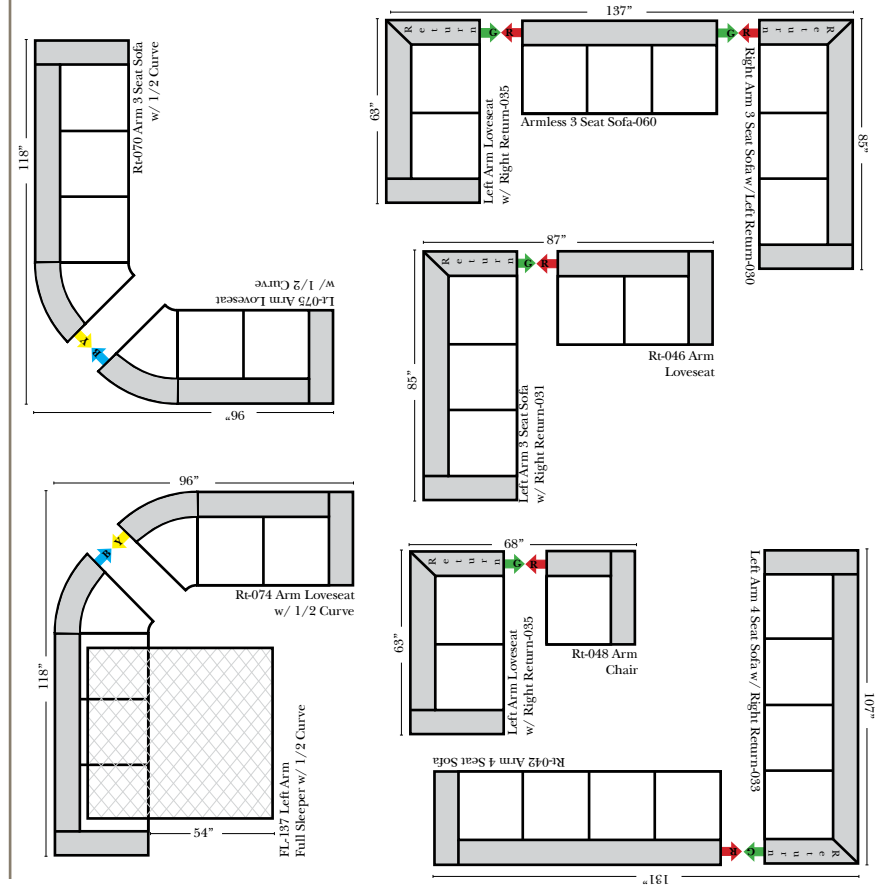

Suggested Configurations

The Suggested Configurations below are only a sample of what the imagination can create, please enjoy creating the configuration that fits your lifestyle, using the ideas below and from the items on the opposite page.