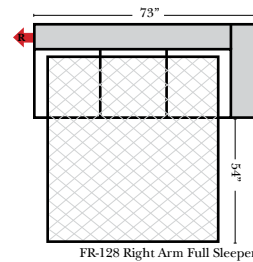

Cape Town

Chaise & Conversation Sectionals

- Put Green Arrows with Red Arrows to Create Sectional Groups
- Put Orange Arrows with Tan Arrows to Create Sectional Groups

Chaises
for this style not available
at this time

Conversation Sectionals
for this style not available
at this time

Sleepers

- Put Green Arrows with Red Arrows to Create Sectional Groups
- Put Blue Arrows with Yellow Arrows to Create Sectional Groups