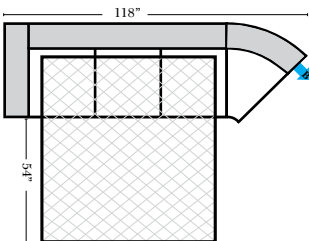

Cape Town

Chaise & Conversation Sectionals

- Put Green Arrows with Red Arrows to Create Sectional Groups
- Put Orange Arrows with Tan Arrows to Create Sectional Groups

Chaises
for this style not available
at this time

Conversation Sectionals
for this style not available
at this time

Sleepers

- Put Green Arrows with Red Arrows to Create Sectional Groups
- Put Blue Arrows with Yellow Arrows to Create Sectional Groups