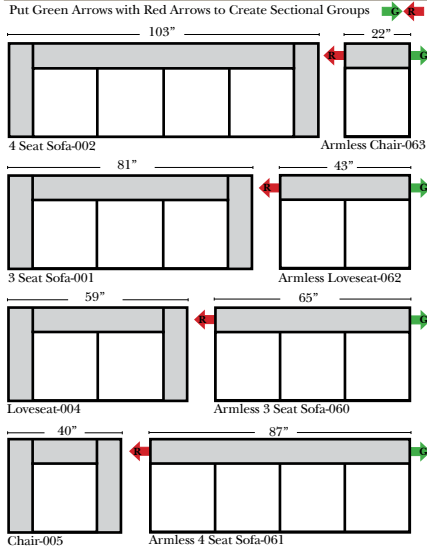

Cape Town

04/09/2010

Standard & Armless

(All 4 seat items ship as one piece if stationary, two pieces if motion installed)

2 Piece Curve Sectional & Ottomans

Features

Standard:

- Available in Full & Top Grain Leathers
- Available in Luxury Fabrics
- All Hardwood Frames

Options:

- Down Seats & Down Backs (additional Charge)
- No. 33 Firm Foam

Sleeper Options: (All the below options are at additional charges)

- Full Sleeper available w/Standard Mattress
- Deluxe Innerspring Mattress: Full
- Air Dream Coil Mattress: Full Only

L-Shape / 90 Degree Sectional

(All 4 seat items ship as one piece if stationary, two pieces if motion installed)

Note:

All Dimensions are approximate, if accuracy is crucial, please contact us for validation of the dimensions shown. However, a 1" to 2" variance can still apply due to foam and upholstery.