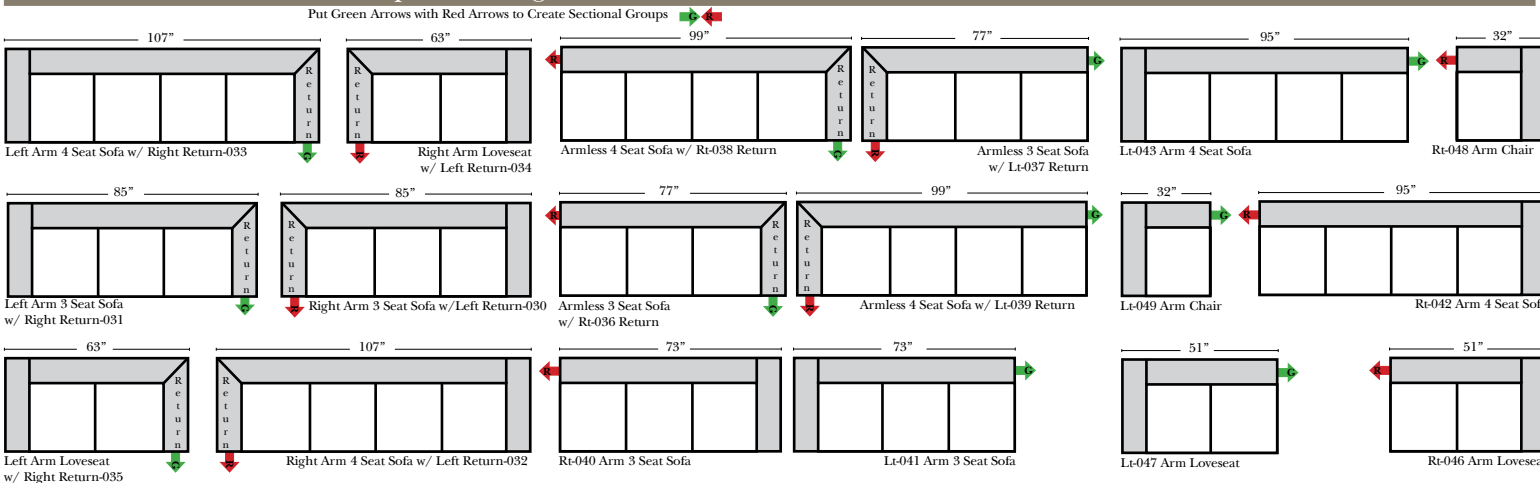

Cape Town

04/09/2010

Standard & Armless

(All 4 seat items ship as one piece if stationary, two pieces if motion installed)

2 Piece Curve Sectional & Ottomans

Features

Standard:

- Available in Full & Top Grain Leathers
- Available in Luxury Fabrics
- All Hardwood Frames

Options:

- Down Seats & Down Backs (additional Charge)
- No. 33 Firm Foam

Sleeper Options: (All the below options are at additional charges)

- Full Sleeper available w/Standard Mattress
- Deluxe Innerspring Mattress: Full
- Air Dream Coil Mattress: Full Only

L-Shape / 90 Degree Sectional

(All 4 seat items ship as one piece if stationary, two pieces if motion installed)

Note:

All Dimensions are approximate, if accuracy is crucial, please contact us for validation of the dimensions shown. However, a 1" to 2" variance can still apply due to foam and upholstery.