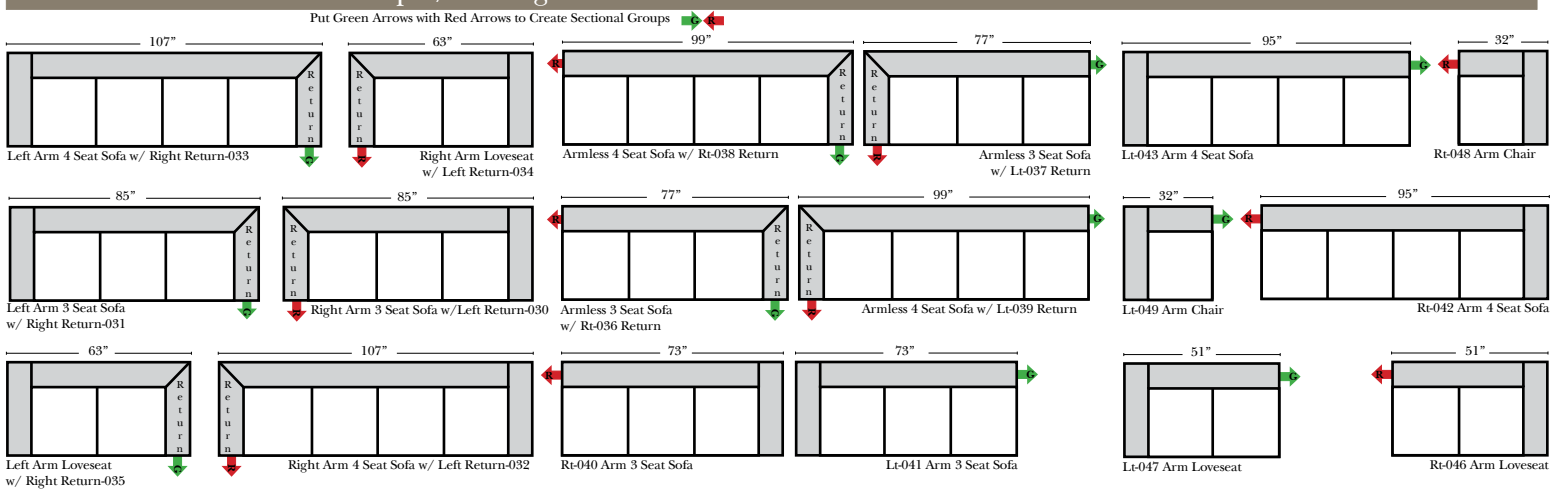

2 Piece Curve Sectional & Ottomans

Features

Standard:

- Available in Full & Top Grain Leathers
- Available in Luxury Fabrics
- All Hardwood Frames

Options:

- Down Seats & Down Backs (additional Charge)
- No. 33 Firm Foam

Sleeper Options: (All the below options are at additional charges)

- Full Sleeper available w/Standard Mattress
- Deluxe Innerspring Mattress: Full
- Air Dream Coil Mattress: Full Only

L-Shape / 90 Degree Sectional (All 4 seat items ship as one piece if stationary, two pieces if motion installed)

Note:
 All Dimensions are approximate, if accuracy is crucial, please contact us for validation of the dimensions shown. However, a 1" to 2" variance can still apply due to foam and upholstery.

Cape Town