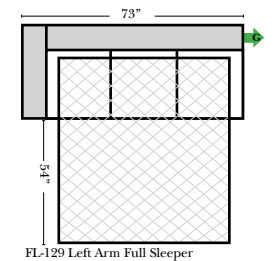

Sleepers

Put Green Arrows with Red Arrows to Create Sectional Groups
Put Blue Arrows with Yellow Arrows to Create Sectional Groups