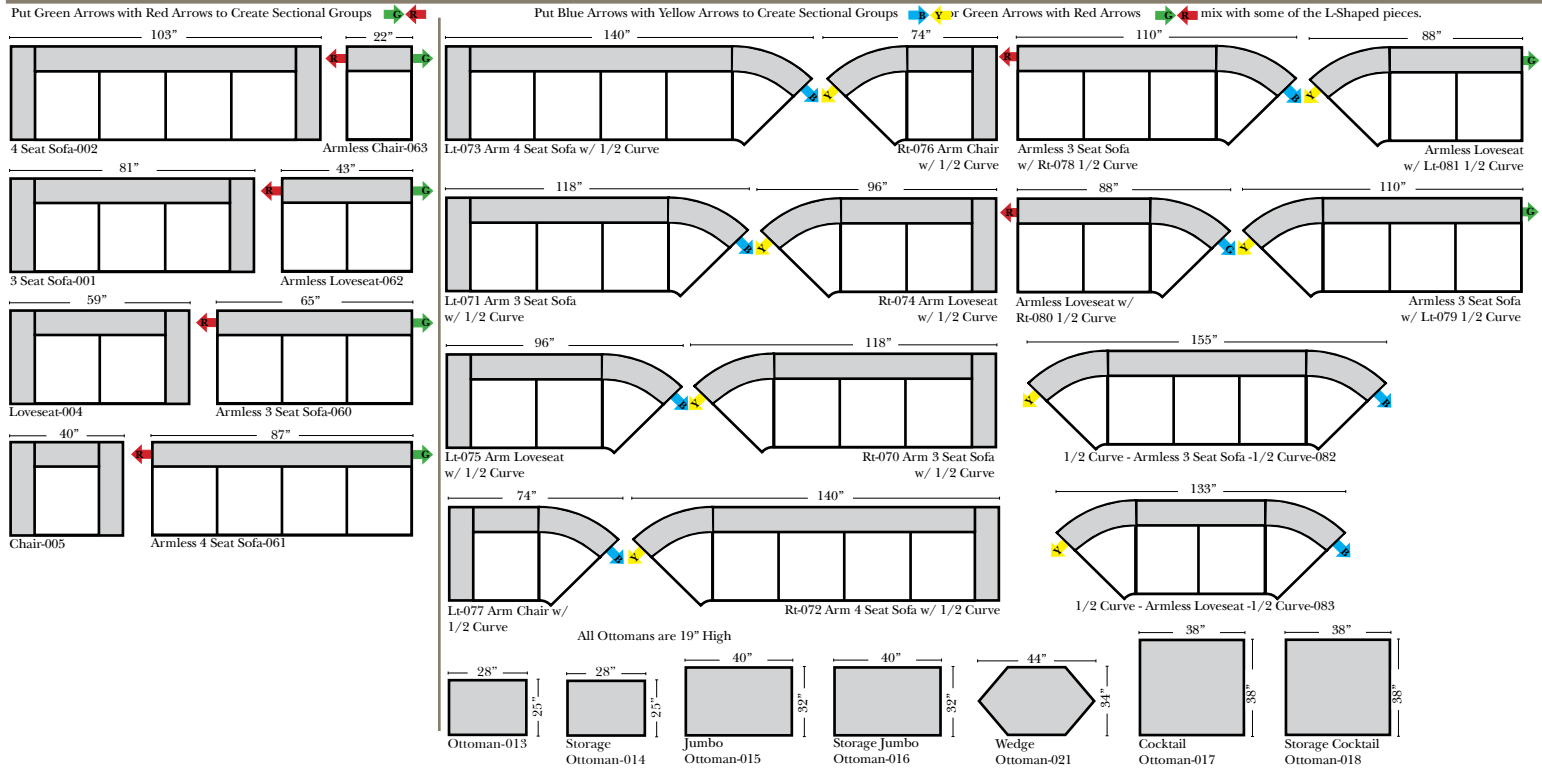

2 Piece Curve Sectional & Ottomans

Features

Standard:

- Available in Full & Top Grain Leathers
- Available in Luxury Fabrics
- All Hardwood Frames

Options:

- Down Seats & Down Backs (additional Charge)
- No. 33 Firm Foam

Sleeper Options: (All the below options are at additional charges)

- Full Sleeper available w/Standard Mattress
- Deluxe Innerspring Mattress: Full
- Air Dream Coil Mattress: Full Only

L-Shape / 90 Degree Sectional (All 4 seat items ship as one piece if stationary, two pieces if motion installed)

Note:
 All Dimensions are approximate, if accuracy is crucial, please contact us for validation of the dimensions shown. However, a 1" to 2" variance can still apply due to foam and upholstery.

Cape Town