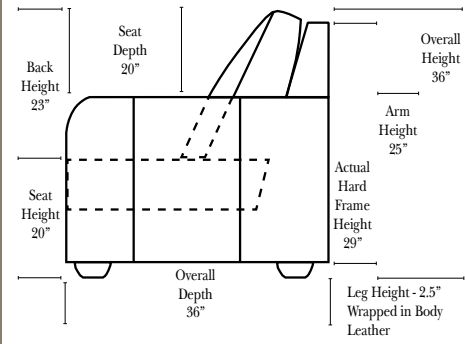

2 Piece Curve Sectional & Ottomans

Features

Standard:

- Available in Full & Top Grain Leathers
- Available in Luxury Fabrics
- All Hardwood Frames

Options:

- Down Seats & Down Backs (additional Charge)
- No. 33 Firm Foam

Sleeper Options: (All the below options are at additional charges)

- Full Sleeper available w/Standard Mattress
- Deluxe Innerspring Mattress: Full
- Air Dream Coil Mattress: Full Only

L-Shape / 90 Degree Sectional (All 4 seat items ship as one piece if stationary, two pieces if motion installed)

Note:
 All Dimensions are approximate, if accuracy is crucial, please contact us for validation of the dimensions shown. However, a 1" to 2" variance can still apply due to foam and upholstery.

Cape Town