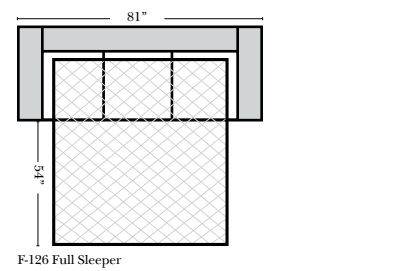

Sleepers

Put Green Arrows with Red Arrows to Create Sectional Groups
Put Blue Arrows with Yellow Arrows to Create Sectional Groups