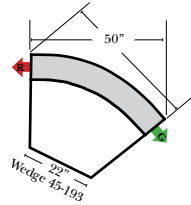

Broohaven

Chaise & Conversation Sectionals

Put Green Arrows with Red Arrows to Create Sectional Groups
Put Orange Arrows with Tan Arrows to Create Sectional Groups