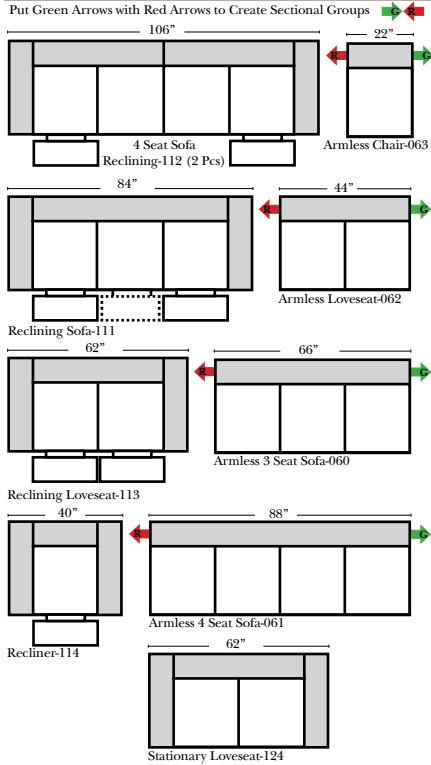

Broohaven

03/06/2010

Standard & Armless

(All 4 seat items ship as one piece if stationary, two pieces if motion installed)

Features

- Standard:**
- Available in Full & Top Grain Leathers
 - Available in Luxury Fabrics
 - All Hardwood Frames
- Options:**
- No. 33 Firm Foam (N/C Option)
 - Console Table - Standard as Espresso finish (N/C Option is Honey Oak finish)
 - Cup Holders - Standard as Silver finish (N/C Option is Black or Hammered Antique Finish)
 - Sofa Center Recliner (Additional Charge)
 - Motorized Recliner Mechanism (additional Charge)
 - Swivel Recliner Base (additional Charge)
 - Swivel Glider Mechanism (additional Charge)
 - Lift Chair Dual Motor Mechanism (additional Charge)
- Sleeper Options:** (All the below options are at additional charges)
- Full Sleeper available w/Standard Mattress
 - Deluxe Innerspring Mattress: Full
 - Air Dream Coil Mattress: Full Only

L-Shape / 90 Degree Sectional

(All 4 seat items ship as one piece if stationary, two pieces if motion installed)

Note:

All Dimensions are approximate, if accuracy is crucial, please contact us for validation of the dimensions shown. However, a 1" to 2" variance can still apply due to foam and upholstery.