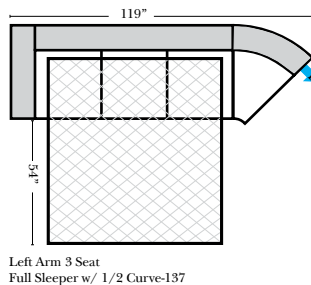

Sleepers

Put Green Arrows with Red Arrows to Create Sectional Groups
Put Blue Arrows with Yellow Arrows to Create Sectional Groups