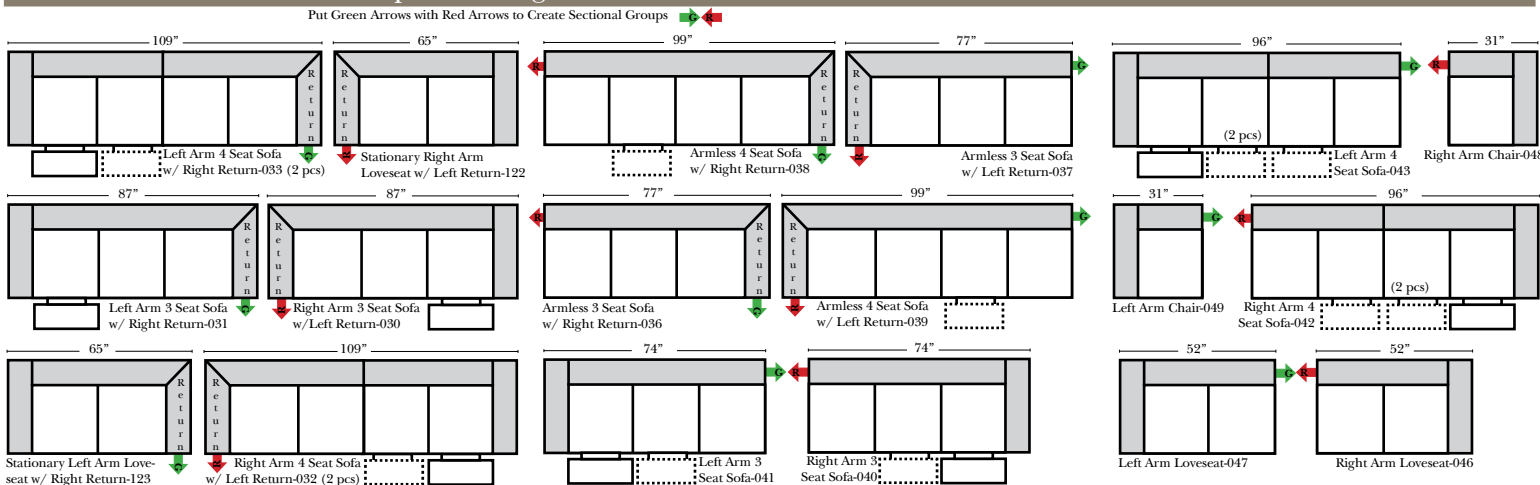

Broohaven

03/06/2010

Standard & Armless

(All 4 seat items ship as one piece if stationary, two pieces if motion installed)

Features

- Standard:**
- Available in Full & Top Grain Leathers
 - Available in Luxury Fabrics
 - All Hardwood Frames
- Options:**
- No. 33 Firm Foam (N/C Option)
 - Console Table - Standard as Espresso finish (N/C Option is Honey Oak finish)
 - Cup Holders - Standard as Silver finish (N/C Option is Black or Hammered Antique Finish)
 - Sofa Center Recliner (Additional Charge)
 - Motorized Recliner Mechanism (additional Charge)
 - Swivel Recliner Base (additional Charge)
 - Swivel Glider Mechanism (additional Charge)
 - Lift Chair Dual Motor Mechanism (additional Charge)
- Sleeper Options:** (All the below options are at additional charges)
- Full Sleeper available w/Standard Mattress
 - Deluxe Innerspring Mattress: Full
 - Air Dream Coil Mattress: Full Only

L-Shape / 90 Degree Sectional

(All 4 seat items ship as one piece if stationary, two pieces if motion installed)

Note:

All Dimensions are approximate, if accuracy is crucial, please contact us for validation of the dimensions shown. However, a 1" to 2" variance can still apply due to foam and upholstery.