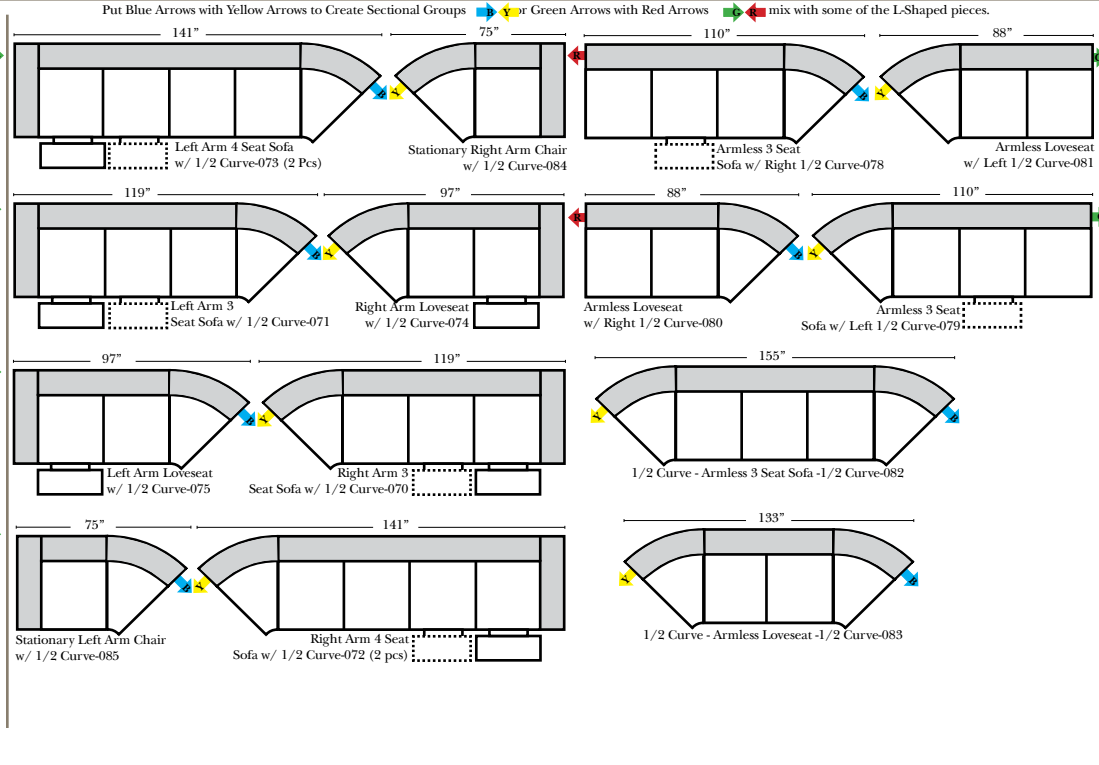

Broohaven

03/06/2010

Standard & Armless

(All 4 seat items ship as one piece if stationary, two pieces if motion installed)

Features

- Standard:**
- Available in Full & Top Grain Leathers
 - Available in Luxury Fabrics
 - All Hardwood Frames
- Options:**
- No. 33 Firm Foam (N/C Option)
 - Console Table - Standard as Espresso finish (N/C Option is Honey Oak finish)
 - Cup Holders - Standard as Silver finish (N/C Option is Black or Hammered Antique Finish)
 - Sofa Center Recliner (Additional Charge)
 - Motorized Recliner Mechanism (additional Charge)
 - Swivel Recliner Base (additional Charge)
 - Swivel Glider Mechanism (additional Charge)
 - Lift Chair Dual Motor Mechanism (additional Charge)
- Sleeper Options:** (All the below options are at additional charges)
- Full Sleeper available w/Standard Mattress
 - Deluxe Innerspring Mattress: Full
 - Air Dream Coil Mattress: Full Only

L-Shape / 90 Degree Sectional

(All 4 seat items ship as one piece if stationary, two pieces if motion installed)

Note:

All Dimensions are approximate, if accuracy is crucial, please contact us for validation of the dimensions shown. However, a 1" to 2" variance can still apply due to foam and upholstery.

Broohaven

Chaise & Conversation Sectionals

Put Green Arrows with Red Arrows to Create Sectional Groups
Put Orange Arrows with Tan Arrows to Create Sectional Groups

Sleepers

Put Green Arrows with Red Arrows to Create Sectional Groups
Put Blue Arrows with Yellow Arrows to Create Sectional Groups