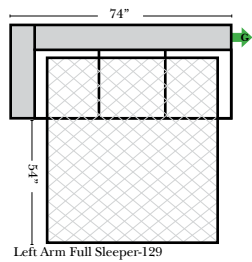

Sleepers

Put Green Arrows with Red Arrows to Create Sectional Groups
Put Blue Arrows with Yellow Arrows to Create Sectional Groups