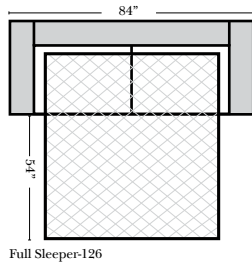

Sleepers

Put Green Arrows with Red Arrows to Create Sectional Groups
Put Blue Arrows with Yellow Arrows to Create Sectional Groups