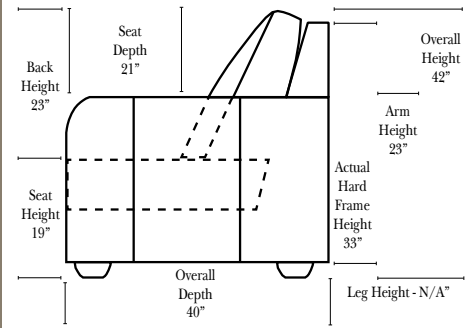

Broohaven

03/06/2010

Standard & Armless

(All 4 seat items ship as one piece if stationary, two pieces if motion installed)