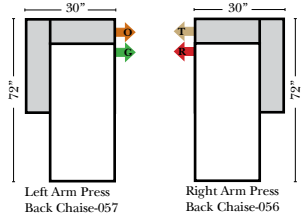

Broohaven

Chaise & Conversation Sectionals

Put Green Arrows with Red Arrows to Create Sectional Groups
Put Orange Arrows with Tan Arrows to Create Sectional Groups