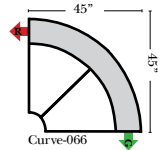

Broohaven

Chaise & Conversation Sectionals

Put Green Arrows with Red Arrows to Create Sectional Groups
Put Orange Arrows with Tan Arrows to Create Sectional Groups