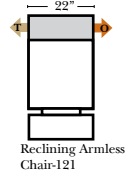

Broohaven

Chaise & Conversation Sectionals

Put Green Arrows with Red Arrows to Create Sectional Groups
Put Orange Arrows with Tan Arrows to Create Sectional Groups