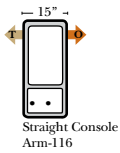

Broohaven

Chaise & Conversation Sectionals

Put Green Arrows with Red Arrows to Create Sectional Groups
Put Orange Arrows with Tan Arrows to Create Sectional Groups