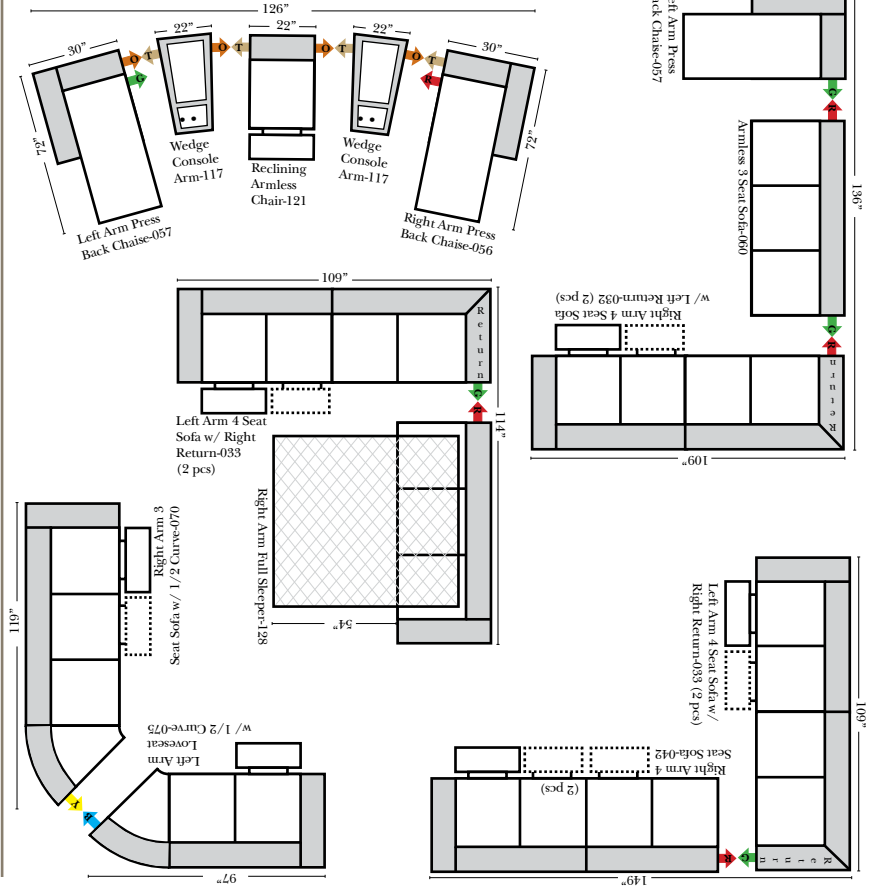

L-Shape / 90 Degree Sectional

(All 4 seat items ship as one piece if stationary, two pieces if motion installed)

Note:

All Dimensions are approximate, if accuracy is crucial, please contact us for validation of the dimensions shown. However, a 1" to 2" variance can still apply due to foam and upholstery.

Broohaven

Chaise & Conversation Sectionals

Put Green Arrows with Red Arrows to Create Sectional Groups
Put Orange Arrows with Tan Arrows to Create Sectional Groups

Sleepers

Put Green Arrows with Red Arrows to Create Sectional Groups
Put Blue Arrows with Yellow Arrows to Create Sectional Groups

Suggested Configurations

03/06/2010

The Suggested Configurations below are only a sample of what the imagination can create, please enjoy creating the configuration that fits your lifestyle, using the ideas below and from the items on the opposite page.