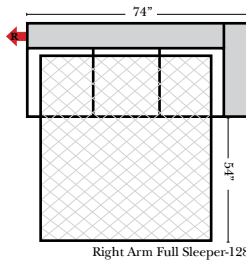

Sleepers

Put Green Arrows with Red Arrows to Create Sectional Groups
Put Blue Arrows with Yellow Arrows to Create Sectional Groups