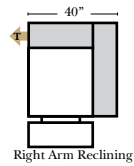

Broohaven

Chaise & Conversation Sectionals

Put Green Arrows with Red Arrows to Create Sectional Groups
Put Orange Arrows with Tan Arrows to Create Sectional Groups