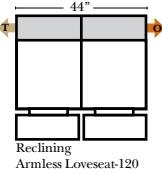

Broohaven

Chaise & Conversation Sectionals

Put Green Arrows with Red Arrows to Create Sectional Groups
Put Orange Arrows with Tan Arrows to Create Sectional Groups