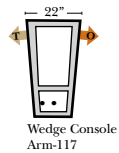

Broohaven

Chaise & Conversation Sectionals

Put Green Arrows with Red Arrows to Create Sectional Groups
Put Orange Arrows with Tan Arrows to Create Sectional Groups