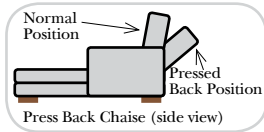

Broohaven

Chaise & Conversation Sectionals

Put Green Arrows with Red Arrows to Create Sectional Groups
Put Orange Arrows with Tan Arrows to Create Sectional Groups