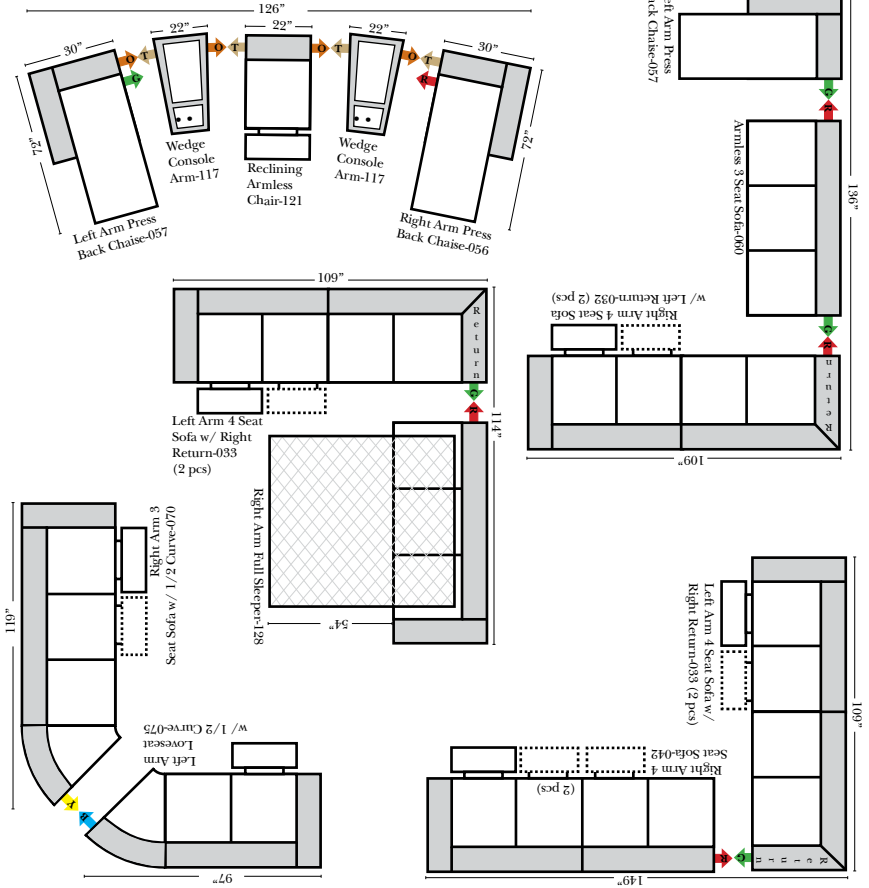

Brookfield

03/06/2010

Standard & Armless

(All 4 seat items ship as one piece if stationary, two pieces if motion installed)

Features

- Standard:**
- Available in Full & Top Grain Leathers
 - Available in Luxury Fabrics
 - All Hardwood Frames
- Options:**
- No. 33 Firm Foam (N/C Option)
 - Console Table - Standard as Espresso finish (N/C Option is Honey Oak finish)
 - Cup Holders - Standard as Silver finish (N/C Option is Black or Hammered Antique Finish)
 - Sofa Center Recliner (Additional Charge)
 - Motorized Recliner Mechanism (additional Charge)
 - Swivel Recliner Base (additional Charge)
 - Swivel Glider Mechanism (additional Charge)
 - Lift Chair Dual Motor Mechanism (additional Charge)
- Sleeper Options:** (All the below options are at additional charges)
- Full Sleeper available w/Standard Mattress
 - Deluxe Innerspring Mattress: Full
 - Air Dream Coil Mattress: Full Only

L-Shape / 90 Degree Sectional

(All 4 seat items ship as one piece if stationary, two pieces if motion installed)

Note:

All Dimensions are approximate, if accuracy is crucial, please contact us for validation of the dimensions shown. However, a 1" to 2" variance can still apply due to foam and upholstery.

Brookfield

Chaise & Conversation Sectionals

Put Green Arrows with Red Arrows to Create Sectional Groups
Put Orange Arrows with Tan Arrows to Create Sectional Groups

Sleepers

Put Green Arrows with Red Arrows to Create Sectional Groups
Put Blue Arrows with Yellow Arrows to Create Sectional Groups

Suggested Configurations

03/06/2010

The Suggested Configurations below are only a sample of what the imagination can create, please enjoy creating the configuration that fits your lifestyle, using the ideas below and from the items on the opposite page.