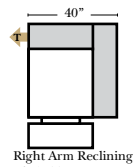

Brookfield

Chaise & Conversation Sectionals

Put Green Arrows with Red Arrows to Create Sectional Groups
Put Orange Arrows with Tan Arrows to Create Sectional Groups