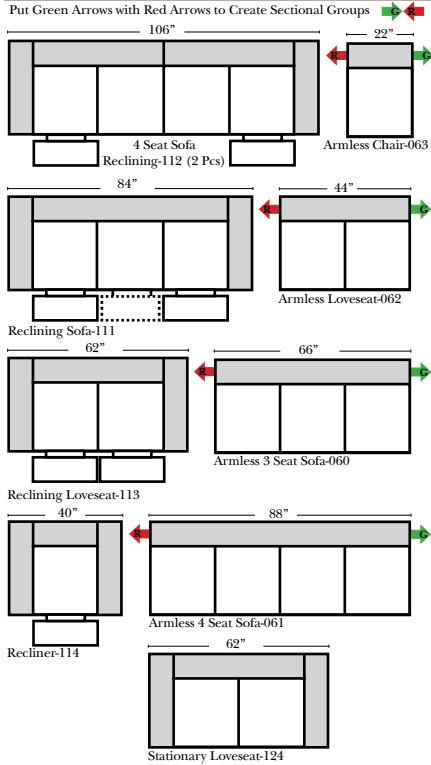

Brookfield

03/06/2010

Standard & Armless

(All 4 seat items ship as one piece if stationary, two pieces if motion installed)

Features

- Standard:**
- Available in Full & Top Grain Leathers
 - Available in Luxury Fabrics
 - All Hardwood Frames
- Options:**
- No. 33 Firm Foam (N/C Option)
 - Console Table - Standard as Espresso finish (N/C Option is Honey Oak finish)
 - Cup Holders - Standard as Silver finish (N/C Option is Black or Hammered Antique Finish)
 - Sofa Center Recliner (Additional Charge)
 - Motorized Recliner Mechanism (additional Charge)
 - Swivel Recliner Base (additional Charge)
 - Swivel Glider Mechanism (additional Charge)
 - Lift Chair Dual Motor Mechanism (additional Charge)
- Sleeper Options:** (All the below options are at additional charges)
- Full Sleeper available w/Standard Mattress
 - Deluxe Innerspring Mattress: Full
 - Air Dream Coil Mattress: Full Only

L-Shape / 90 Degree Sectional

(All 4 seat items ship as one piece if stationary, two pieces if motion installed)

Note:

All Dimensions are approximate, if accuracy is crucial, please contact us for validation of the dimensions shown. However, a 1" to 2" variance can still apply due to foam and upholstery.