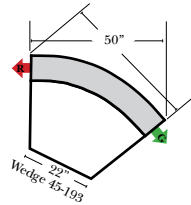

Brookfield

Chaise & Conversation Sectionals

Put Green Arrows with Red Arrows to Create Sectional Groups
Put Orange Arrows with Tan Arrows to Create Sectional Groups