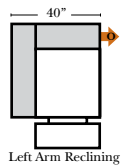

Brookfield

Chaise & Conversation Sectionals

Put Green Arrows with Red Arrows to Create Sectional Groups
Put Orange Arrows with Tan Arrows to Create Sectional Groups