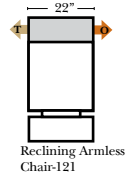

Brookfield

Chaise & Conversation Sectionals

Put Green Arrows with Red Arrows to Create Sectional Groups
Put Orange Arrows with Tan Arrows to Create Sectional Groups