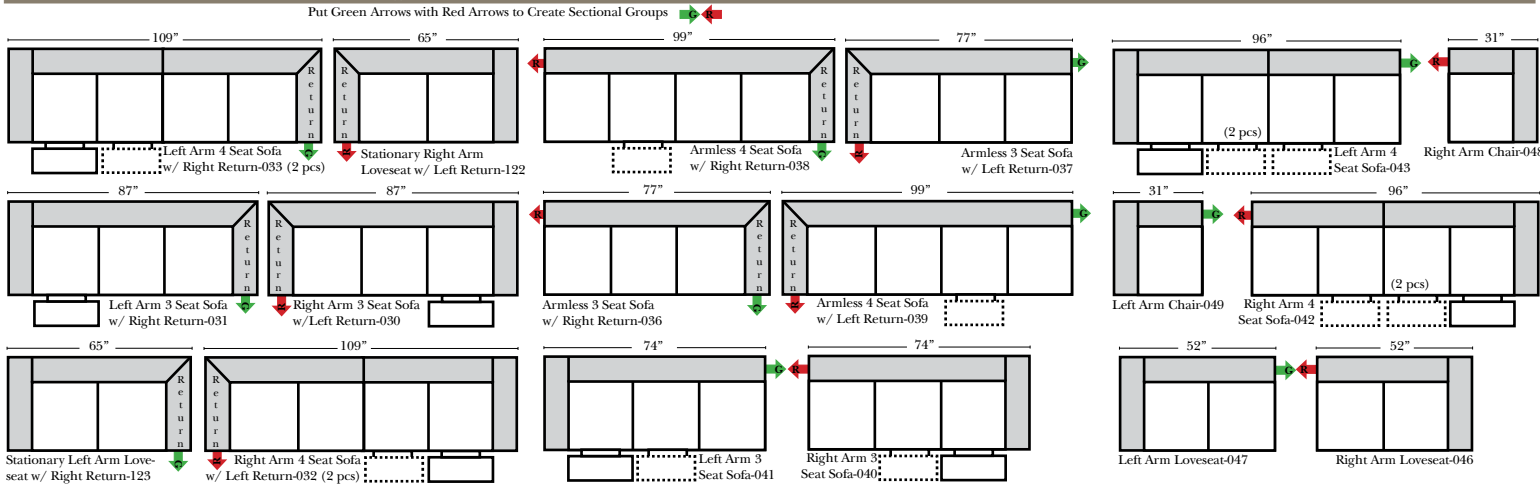

Brookfield

03/06/2010

Standard & Armless

(All 4 seat items ship as one piece if stationary, two pieces if motion installed)

Features

- Standard:**
- Available in Full & Top Grain Leathers
 - Available in Luxury Fabrics
 - All Hardwood Frames
- Options:**
- No. 33 Firm Foam (N/C Option)
 - Console Table - Standard as Espresso finish (N/C Option is Honey Oak finish)
 - Cup Holders - Standard as Silver finish (N/C Option is Black or Hammered Antique Finish)
 - Sofa Center Recliner (Additional Charge)
 - Motorized Recliner Mechanism (additional Charge)
 - Swivel Recliner Base (additional Charge)
 - Swivel Glider Mechanism (additional Charge)
 - Lift Chair Dual Motor Mechanism (additional Charge)
- Sleeper Options:** (All the below options are at additional charges)
- Full Sleeper available w/Standard Mattress
 - Deluxe Innerspring Mattress: Full
 - Air Dream Coil Mattress: Full Only

L-Shape / 90 Degree Sectional

(All 4 seat items ship as one piece if stationary, two pieces if motion installed)

Note:

All Dimensions are approximate, if accuracy is crucial, please contact us for validation of the dimensions shown. However, a 1" to 2" variance can still apply due to foam and upholstery.

Brookfield

Chaise & Conversation Sectionals

Put Green Arrows with Red Arrows to Create Sectional Groups
Put Orange Arrows with Tan Arrows to Create Sectional Groups

Sleepers

Put Green Arrows with Red Arrows to Create Sectional Groups
Put Blue Arrows with Yellow Arrows to Create Sectional Groups