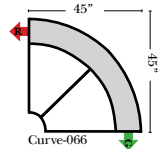

Brookfield

Chaise & Conversation Sectionals

Put Green Arrows with Red Arrows to Create Sectional Groups
Put Orange Arrows with Tan Arrows to Create Sectional Groups