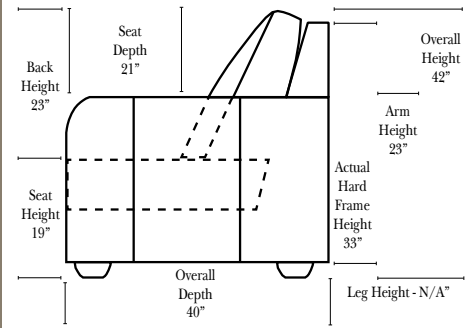

Brookfield

03/06/2010

Standard & Armless

(All 4 seat items ship as one piece if stationary, two pieces if motion installed)

Features

- Standard:**
- Available in Full & Top Grain Leathers
 - Available in Luxury Fabrics
 - All Hardwood Frames
- Options:**
- No. 33 Firm Foam (N/C Option)
 - Console Table - Standard as Espresso finish (N/C Option is Honey Oak finish)
 - Cup Holders - Standard as Silver finish (N/C Option is Black or Hammered Antique Finish)
 - Sofa Center Recliner (Additional Charge)
 - Motorized Recliner Mechanism (additional Charge)
 - Swivel Recliner Base (additional Charge)
 - Swivel Glider Mechanism (additional Charge)
 - Lift Chair Dual Motor Mechanism (additional Charge)
- Sleeper Options:** (All the below options are at additional charges)
- Full Sleeper available w/Standard Mattress
 - Deluxe Innerspring Mattress: Full
 - Air Dream Coil Mattress: Full Only

L-Shape / 90 Degree Sectional

(All 4 seat items ship as one piece if stationary, two pieces if motion installed)

Note:

All Dimensions are approximate, if accuracy is crucial, please contact us for validation of the dimensions shown. However, a 1" to 2" variance can still apply due to foam and upholstery.