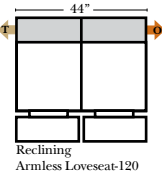

Brookfield

Chaise & Conversation Sectionals

Put Green Arrows with Red Arrows to Create Sectional Groups
Put Orange Arrows with Tan Arrows to Create Sectional Groups