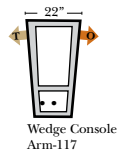

Brookfield

Chaise & Conversation Sectionals

Put Green Arrows with Red Arrows to Create Sectional Groups
Put Orange Arrows with Tan Arrows to Create Sectional Groups