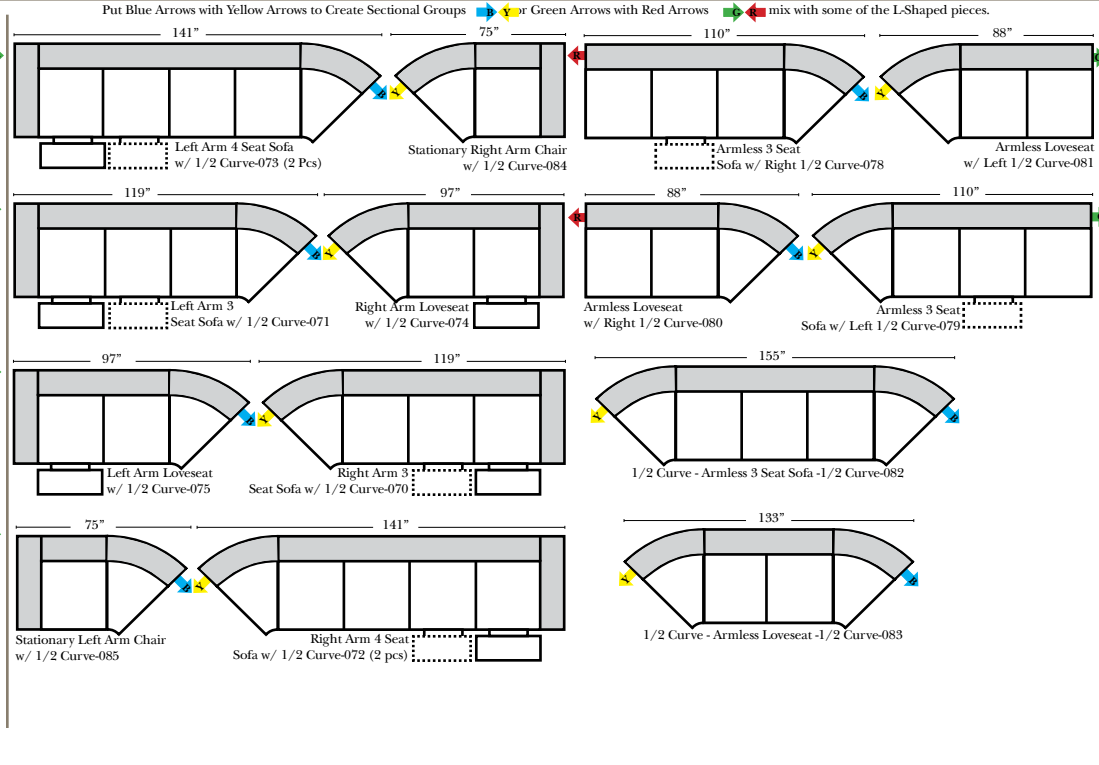

Brookfield

03/06/2010

Standard & Armless

(All 4 seat items ship as one piece if stationary, two pieces if motion installed)

Features

- Standard:**
- Available in Full & Top Grain Leathers
 - Available in Luxury Fabrics
 - All Hardwood Frames
- Options:**
- No. 33 Firm Foam (N/C Option)
 - Console Table - Standard as Espresso finish (N/C Option is Honey Oak finish)
 - Cup Holders - Standard as Silver finish (N/C Option is Black or Hammered Antique Finish)
 - Sofa Center Recliner (Additional Charge)
 - Motorized Recliner Mechanism (additional Charge)
 - Swivel Recliner Base (additional Charge)
 - Swivel Glider Mechanism (additional Charge)
 - Lift Chair Dual Motor Mechanism (additional Charge)
- Sleeper Options:** (All the below options are at additional charges)
- Full Sleeper available w/Standard Mattress
 - Deluxe Innerspring Mattress: Full
 - Air Dream Coil Mattress: Full Only

L-Shape / 90 Degree Sectional

(All 4 seat items ship as one piece if stationary, two pieces if motion installed)

Note:

All Dimensions are approximate, if accuracy is crucial, please contact us for validation of the dimensions shown. However, a 1" to 2" variance can still apply due to foam and upholstery.

Brookfield

Chaise & Conversation Sectionals

Put Green Arrows with Red Arrows to Create Sectional Groups
Put Orange Arrows with Tan Arrows to Create Sectional Groups

Sleepers

Put Green Arrows with Red Arrows to Create Sectional Groups
Put Blue Arrows with Yellow Arrows to Create Sectional Groups