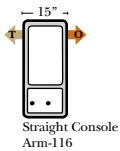

Brookfield

Chaise & Conversation Sectionals

Put Green Arrows with Red Arrows to Create Sectional Groups
Put Orange Arrows with Tan Arrows to Create Sectional Groups