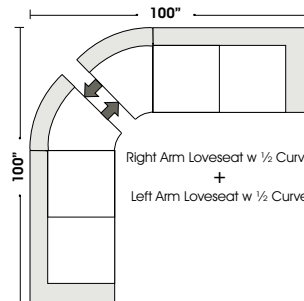

1/2 CURVE

Left Arm 2 Seat Sofa w 1/2 Curve

Right Arm 2 Seat Sofa w 1/2 Curve

Left Arm Loveseat w 1/2 Curve

Right Arm Loveseat w 1/2 Curve

Suggested Configurations

Note: the Sectional Diagrams below depict the only way they can be ordered.

Right Arm 2 Seat Sofa w 1/2 Curve
+
Left Arm 2 Seat Sofa w 1/2 Curve

Right Arm Loveseat w 1/2 Curve
+
Left Arm Loveseat w 1/2 Curve

Features

Standard:

- All Full or Top-Grain Leather
- All hardwood frames
- 6" Walnut Leg