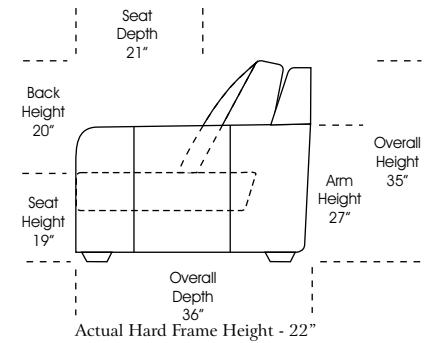

Bradford

"...finding solutions for families,
especially busy moms."™

www.omnialeather.com www.kathyireland.com

kathy ireland
HOME®

by
OMNIA
FURNITURE

Americana

02.10.08

STANDARD

OTTOMANS

1/2 CURVE

Suggested Configurations

Note: the Sectional Diagrams below depict the only way they can be ordered.

Features

Standard:

- All Full or Top-Grain Leather
- All hardwood frames
- 6" Walnut Leg

Options:

- Down Seats (Additional Charges Apply)
- Down Backs (Additional Charges Apply)

Special orders shipped
within 4-6 weeks

Note: All sizes are approximate.