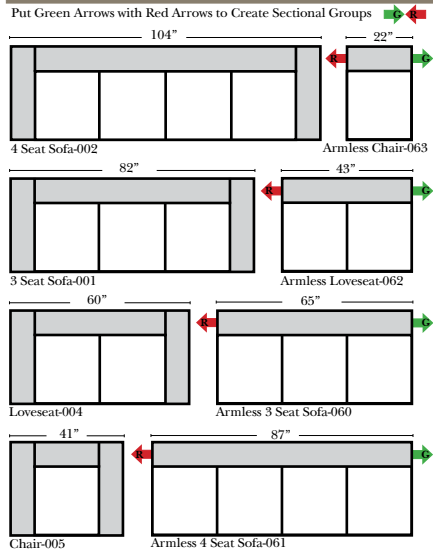

2 Piece Curve Sectional & Ottomans

Features

- Standard:**
- Available in Full & Top Grain Leathers
 - Available in Luxury Fabrics
 - All Hardwood Frames
 - Nail Heads
- Options:**
- Down Seats & Down Backs (additional Charge)
 - No. 33 Firm Foam
- Sleeper Options:** (All the below options are at additional charges)
- Full Sleeper available w/Standard Mattress
 - Deluxe Innerspring Mattress: Full Only
 - Air Dream Coil Mattress: Full Only

L-Shape / 90 Degree Sectional

(All 4 seat items ship as one piece if stationary, two pieces if motion installed)

Note:

All Dimensions are approximate, if accuracy is crucial, please contact us for validation of the dimensions shown. However, a 1" to 2" variance can still apply due to foam and upholstery.