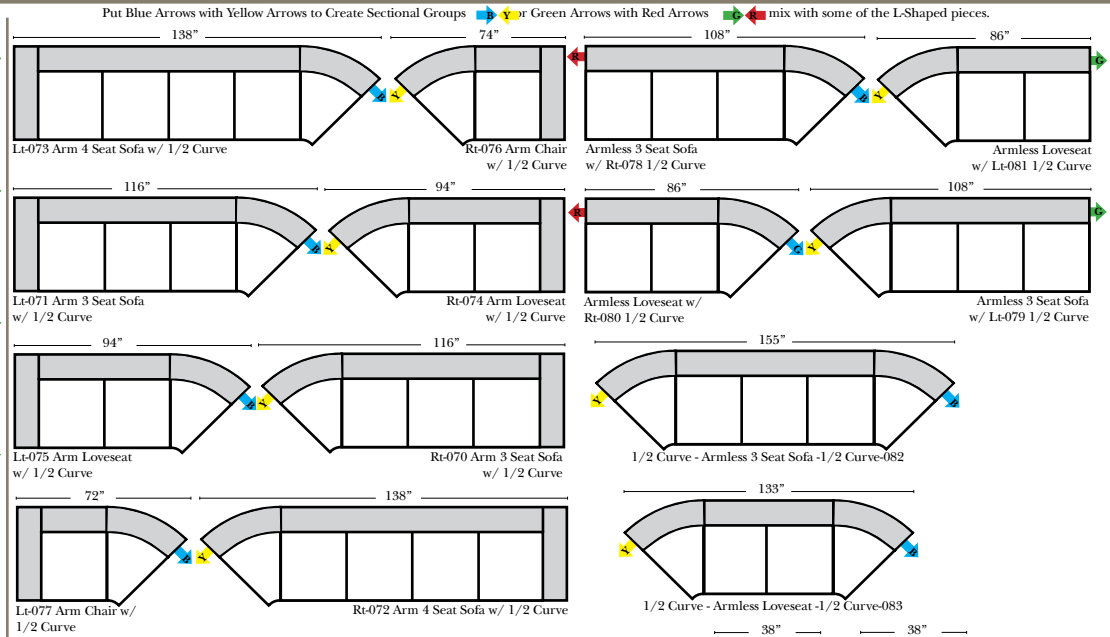

2 Piece Curve Sectional & Ottomans

Features

- Standard:**
- Available in Full & Top Grain Leathers
 - Available in Luxury Fabrics
 - All Hardwood Frames
 - Nail Heads
- Options:**
- Down Seats & Down Backs (additional Charge)
 - No. 33 Firm Foam
- Sleeper Options:** (All the below options are at additional charges)
- Full Sleeper available w/Standard Mattress
 - Deluxe Innerspring Mattress: Full Only
 - Air Dream Coil Mattress: Full Only

L-Shape / 90 Degree Sectional

(All 4 seat items ship as one piece if stationary, two pieces if motion installed)

Note:

All Dimensions are approximate, if accuracy is crucial, please contact us for validation of the dimensions shown. However, a 1" to 2" variance can still apply due to foam and upholstery.