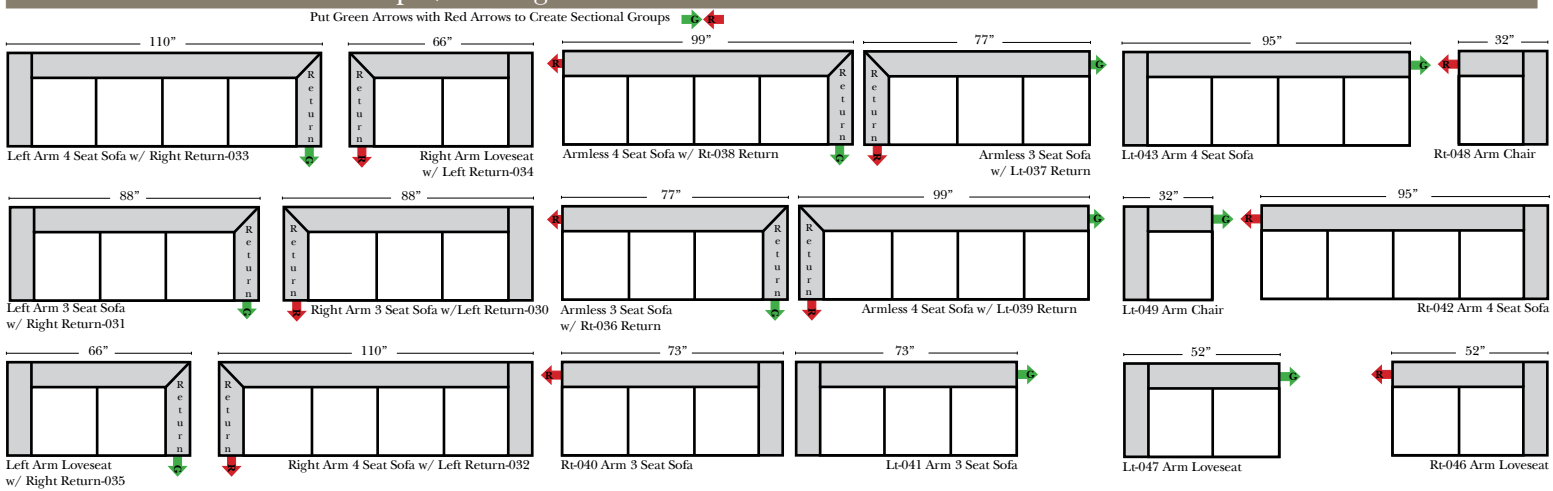

2 Piece Curve Sectional & Ottomans

Features

- Standard:**
- Available in Full & Top Grain Leathers
 - Available in Luxury Fabrics
 - All Hardwood Frames
 - Nail Heads
- Options:**
- Down Seats & Down Backs (additional Charge)
 - No. 33 Firm Foam
- Sleeper Options:** (All the below options are at additional charges)
- Full Sleeper available w/Standard Mattress
 - Deluxe Innerspring Mattress: Full Only
 - Air Dream Coil Mattress: Full Only

L-Shape / 90 Degree Sectional

(All 4 seat items ship as one piece if stationary, two pieces if motion installed)

Note:

All Dimensions are approximate, if accuracy is crucial, please contact us for validation of the dimensions shown. However, a 1" to 2" variance can still apply due to foam and upholstery.