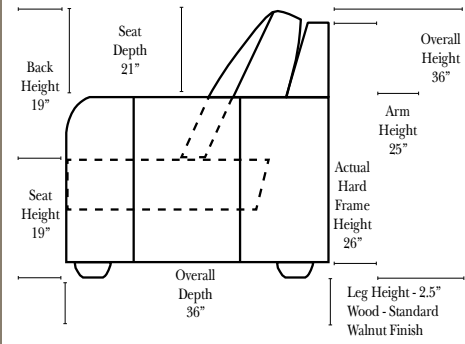

2 Piece Curve Sectional & Ottomans

Features

- Standard:**
- Available in Full & Top Grain Leathers
 - Available in Luxury Fabrics
 - All Hardwood Frames
 - Nail Heads
- Options:**
- Down Seats & Down Backs (additional Charge)
 - No. 33 Firm Foam
- Sleeper Options:** (All the below options are at additional charges)
- Full Sleeper available w/Standard Mattress
 - Deluxe Innerspring Mattress: Full Only
 - Air Dream Coil Mattress: Full Only

L-Shape / 90 Degree Sectional

(All 4 seat items ship as one piece if stationary, two pieces if motion installed)

Note:

All Dimensions are approximate, if accuracy is crucial, please contact us for validation of the dimensions shown. However, a 1" to 2" variance can still apply due to foam and upholstery.