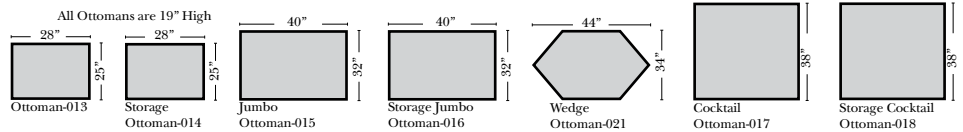

2 Piece Curve Sectional & Ottomans

Features

- Standard:**
- Available in Full & Top Grain Leathers
 - Available in Luxury Fabrics
 - All Hardwood Frames
 - Nail Heads
- Options:**
- Down Seats & Down Backs (additional Charge)
 - No. 33 Firm Foam
- Sleeper Options:** (All the below options are at additional charges)
- Full Sleeper available w/Standard Mattress
 - Deluxe Innerspring Mattress: Full Only
 - Air Dream Coil Mattress: Full Only

L-Shape / 90 Degree Sectional

(All 4 seat items ship as one piece if stationary, two pieces if motion installed)

Note:

All Dimensions are approximate, if accuracy is crucial, please contact us for validation of the dimensions shown. However, a 1" to 2" variance can still apply due to foam and upholstery.