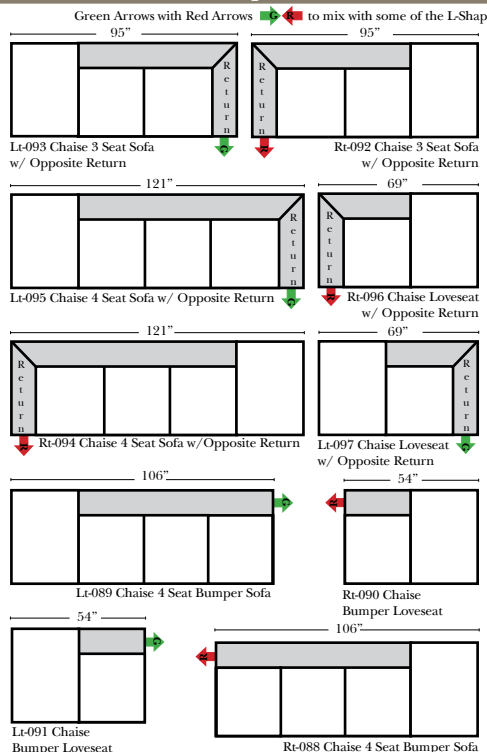

Suggested Configurations

Features

Standard:

- Available in Full & Top Grain Leathers
- Available in Luxury Fabrics
- All Hardwood Frames
- Nail Heads on seat panel, and front arm panels
- Wood Base - Espresso Finish (N/C Honey Oak Option)

Options:

- Down Seats & Down Backs (additional Charge)
- No. 33 Firm Foam

Sleeper Options: (No Sleepers are available for this style)

Note:
 All Dimensions are approximate, if accuracy is crucial, please contact us for validation of the dimensions shown. However, a 1" to 2" variance can still apply due to foam and upholstery.

L-Shape / 90 Degree Sectional (All 4 seat items ship as one piece if stationary, two pieces if motion installed)