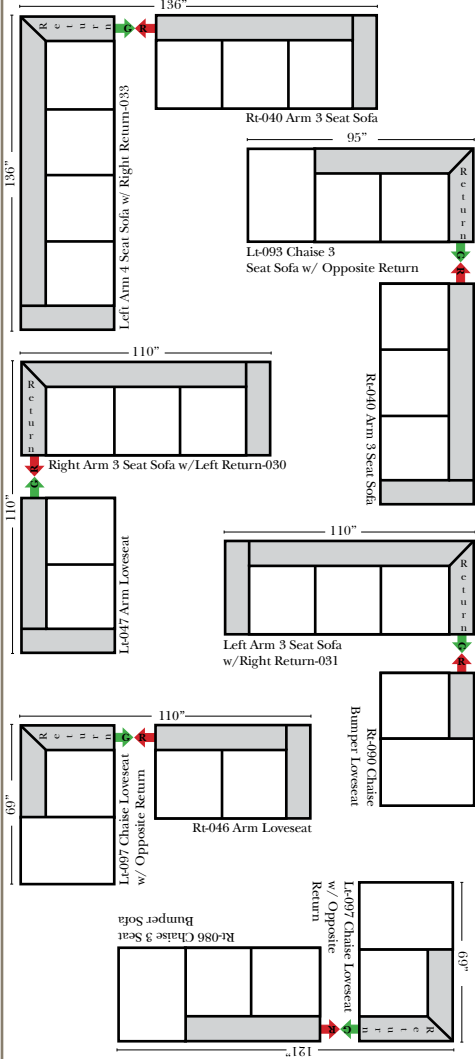

Suggested Configurations

Features

Standard:

- Available in Full & Top Grain Leathers
- Available in Luxury Fabrics
- All Hardwood Frames
- Nail Heads on seat panel, and front arm panels
- Wood Base - Espresso Finish (N/C Honey Oak Option)

Options:

- Down Seats & Down Backs (additional Charge)
- No. 33 Firm Foam

Sleeper Options: (No Sleepers are available for this style)

Note:
 All Dimensions are approximate, if accuracy is crucial, please contact us for validation of the dimensions shown. However, a 1" to 2" variance can still apply due to foam and upholstery.

L-Shape / 90 Degree Sectional (All 4 seat items ship as one piece if stationary, two pieces if motion installed)