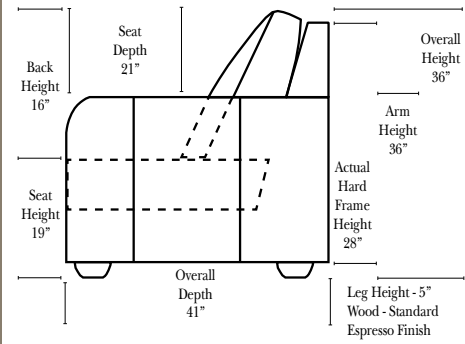

Suggested Configurations