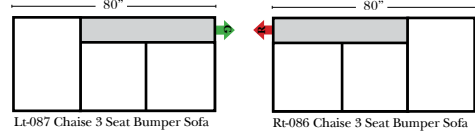

Bumper Chaise & Return Chaise