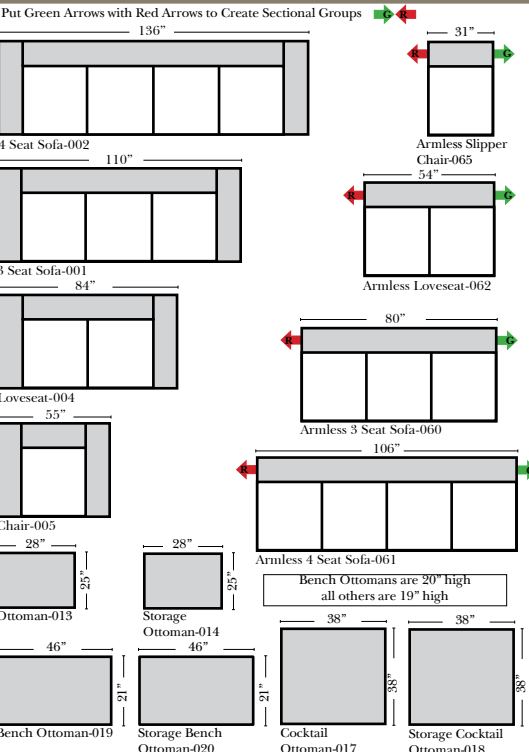

Fashion...Quality...Value...and Safety™

“...finding solutions for families, especially busy moms.”™

www.omnialeather.com www.kathyireland.com

Barcelona

La Vida Buena

03/06/2010

Standard, Armless & Ottomans