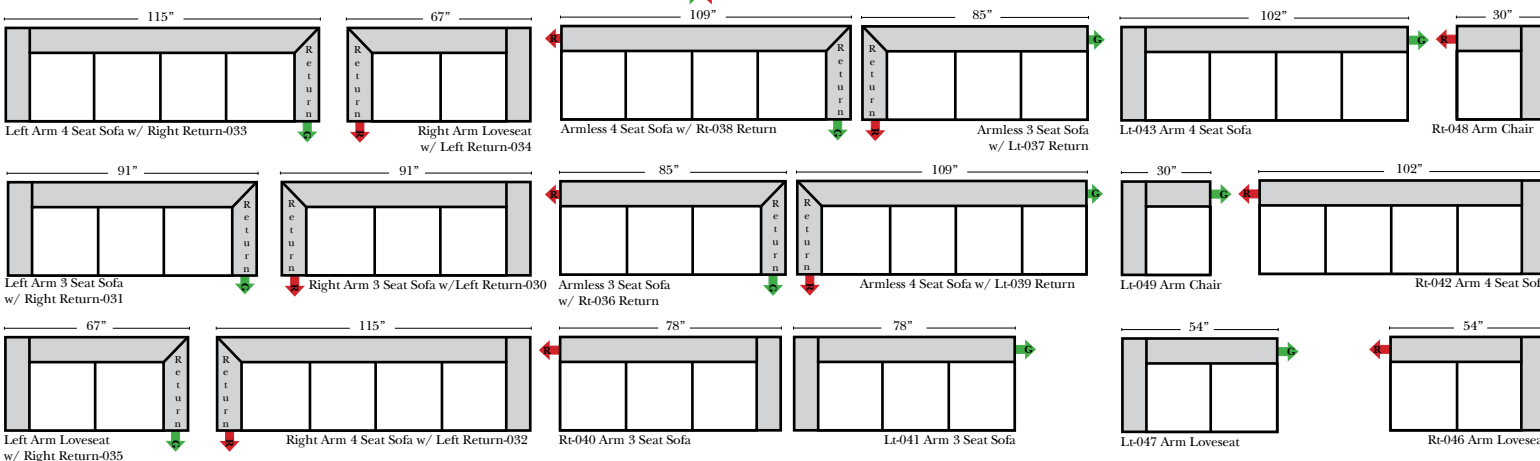

- Options:**
- Down Seats & Down Backs (additional Charge)
 - No. 33 Firm Foam

Sleeper Options: (All the below options are at additional charges)

- Queen Sleeper available w/Standard Mattress
- Twin Sleeper available w/Standard Mattress
- Deluxe Innerspring Mattress: Queen / Twin
- Air Dream Coil Mattress: Queen Only - (No Twin)
- Hideaway Air Mattress: Queen Only (Shipped in a Separate Box)

L-Shape / 90 Degree Sectional

(All 4 seat items ship as one piece if stationary, two pieces if motion installed)

Put Green Arrows with Red Arrows to Create Sectional Groups

Note:

All Dimensions are approximate, if accuracy is crucial, please contact us for validation of the dimensions shown. However, a 1" to 2" variance can still apply due to foam and upholstery.