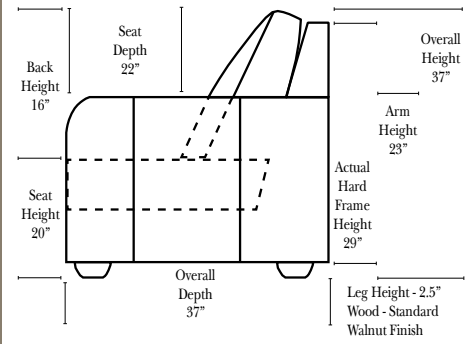

Albany

Standard & Armless (All 4 seat items ship as one piece if stationary, two pieces if motion installed)

2 Piece Curve Sectional & Ottomans

03/06/2010

Put Green Arrows with Red Arrows to Create Sectional Groups

Put Blue Arrows with Yellow Arrows to Create Sectional Groups or Green Arrows with Red Arrows mix with some of the L-Shaped pieces.