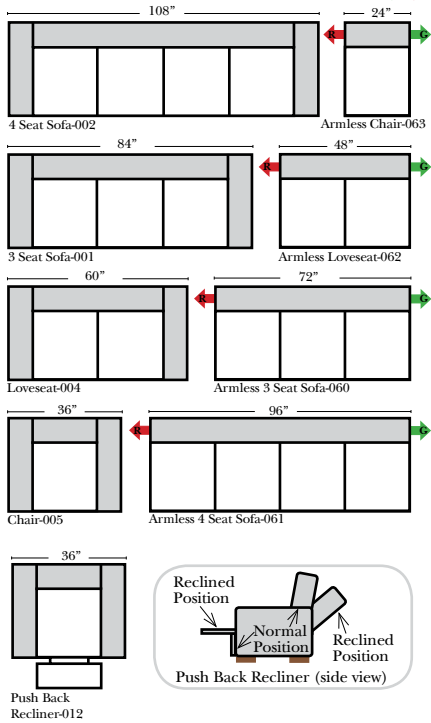

Albany

Standard & Armless (All 4 seat items ship as one piece if stationary, two pieces if motion installed)

2 Piece Curve Sectional & Ottomans

03/06/2010

Put Green Arrows with Red Arrows to Create Sectional Groups

Put Blue Arrows with Yellow Arrows to Create Sectional Groups or Green Arrows with Red Arrows mix with some of the L-Shaped pieces.