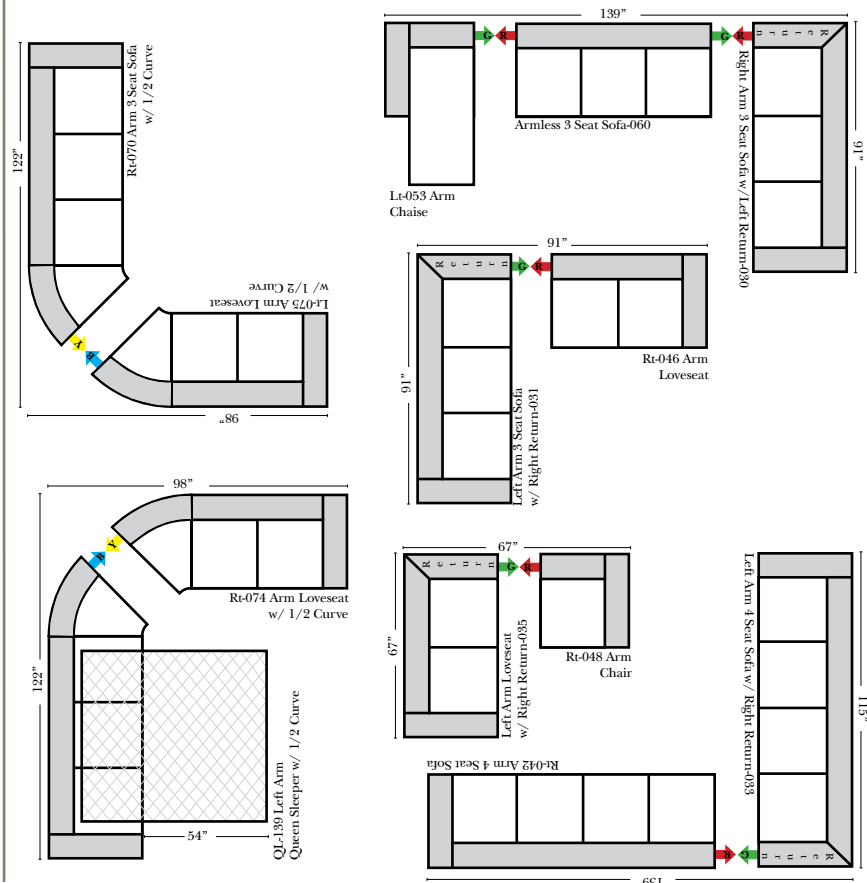

L-Shape / 90 Degree Sectional

(All 4 seat items ship as one piece if stationary, two pieces if motion installed)

Put Green Arrows with Red Arrows to Create Sectional Groups

Note:

All Dimensions are approximate, if accuracy is crucial, please contact us for validation of the dimensions shown. However, a 1" to 2" variance can still apply due to foam and upholstery.

Put Green Arrows with Red Arrows to Create Sectional Groups
Put Orange Arrows with Tan Arrows to Create Sectional Groups

Sleepers

Put Green Arrows with Red Arrows to Create Sectional Groups
Put Blue Arrows with Yellow Arrows to Create Sectional Groups

Suggested Configurations

The Suggested Configurations below are only a sample of what the imagination can create, please enjoy creating the configuration that fits your lifestyle, using the items below and from the items on the opposite page.