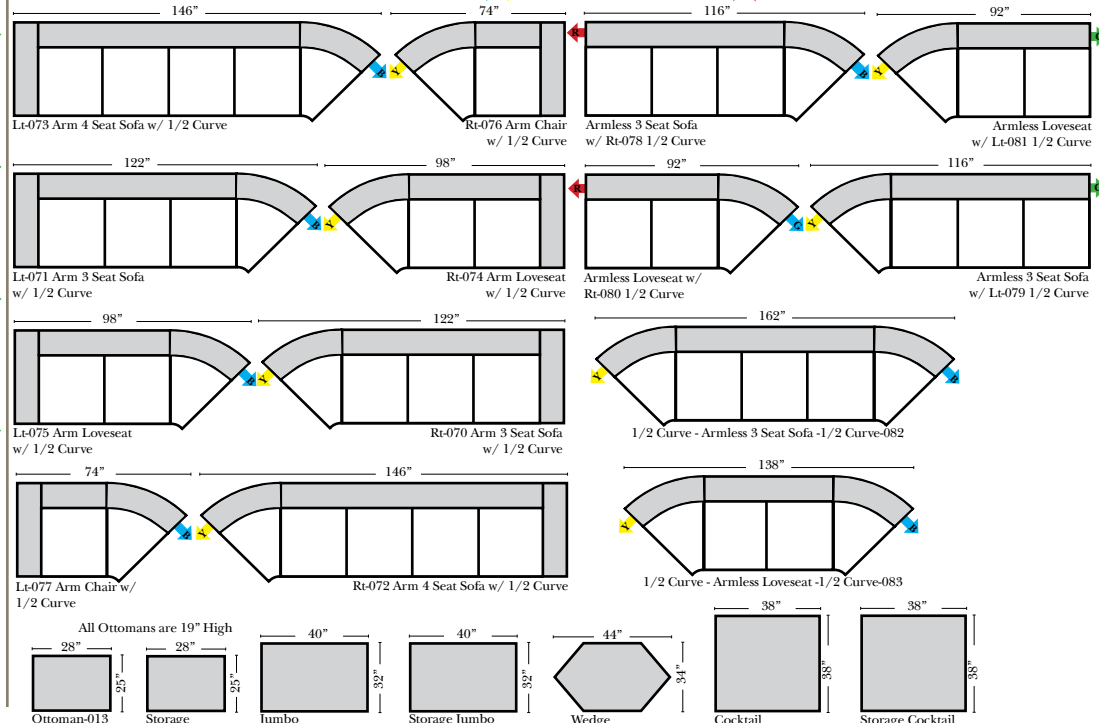

Albany

Standard & Armless (All 4 seat items ship as one piece if stationary, two pieces if motion installed)

2 Piece Curve Sectional & Ottomans

03/06/2010

Put Green Arrows with Red Arrows to Create Sectional Groups

Put Blue Arrows with Yellow Arrows to Create Sectional Groups or Green Arrows with Red Arrows mix with some of the L-Shaped pieces.

Features

- Standard:**
- Available in Full & Top Grain Leathers
 - Available in Luxury Fabrics
 - All Hardwood Frames

- Options:**
- Down Seats & Down Backs (additional Charge)
 - No. 33 Firm Foam

Sleeper Options: (All the below options are at additional charges)

- Queen Sleeper available w/Standard Mattress
- Twin Sleeper available w/Standard Mattress
- Deluxe Innerspring Mattress: Queen / Twin
- Air Dream Coil Mattress: Queen Only - (No Twin)
- Hideaway Air Mattress: Queen Only (Shipped in a Separate Box)

L-Shape / 90 Degree Sectional

(All 4 seat items ship as one piece if stationary, two pieces if motion installed)

Put Green Arrows with Red Arrows to Create Sectional Groups

Note:

All Dimensions are approximate, if accuracy is crucial, please contact us for validation of the dimensions shown. However, a 1" to 2" variance can still apply due to foam and upholstery.