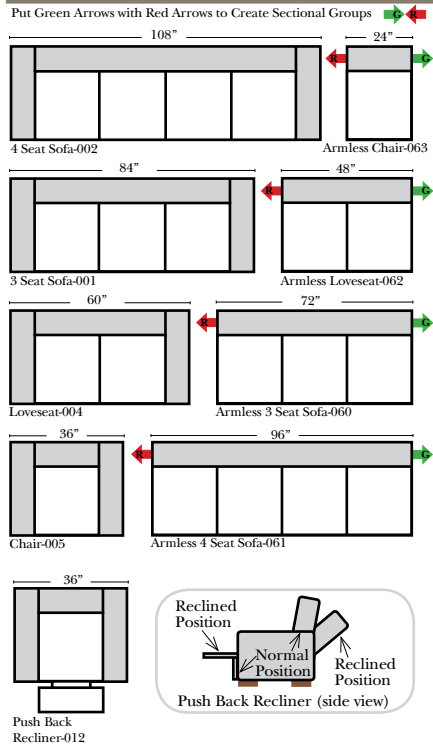

(All 4 seat items ship as one piece if stationary, two pieces if motion installed)

2 Piece Curve Sectional & Ottomans

Features

- Standard:**
- Available in Full & Top Grain Leathers
 - Available in Luxury Fabrics
 - All Hardwood Frames
- Options:**
- Down Seats & Down Backs (additional Charge)
 - No. 33 Firm Foam
- Sleeper Options: (All the below options are at additional charges)**
- Queen Sleeper available w/Standard Mattress
 - Twin Sleeper available w/Standard Mattress
 - Deluxe Innerspring Mattress: Queen / Twin
 - Air Dream Coil Mattress: Queen Only - (No Twin)
 - Hideaway Air Mattress: Queen Only (Shipped in a Separate Box)

L-Shape / 90 Degree Sectional

(All 4 seat items ship as one piece if stationary, two pieces if motion installed)

Note:

All Dimensions are approximate, if accuracy is crucial, please contact us for validation of the dimensions shown. However, a 1" to 2" variance can still apply due to foam and upholstery.