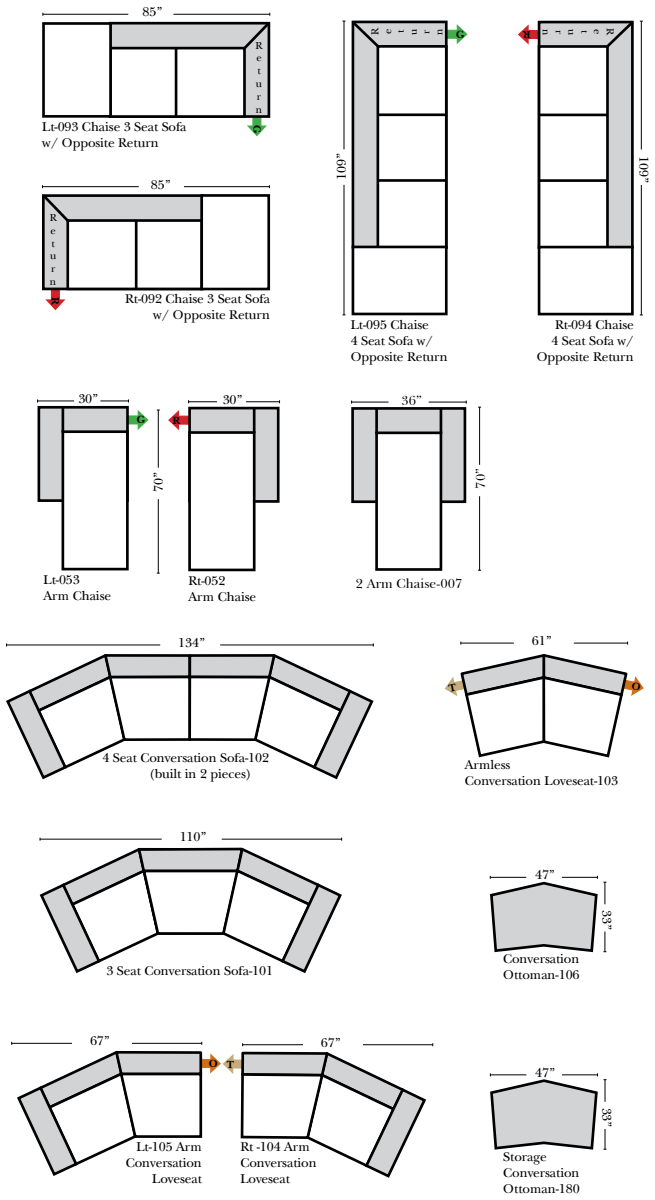

Fashion...Quality...Value...and Safety™

“...finding solutions for families, especially busy moms.”™

by OMNIA FURNITURE

www.omnialeather.com www.kathyireland.com

Albany

Architectural

03/06/2010

Chaise & Conversation Sectionals

Put Green Arrows with Red Arrows to Create Sectional Groups
Put Orange Arrows with Tan Arrows to Create Sectional Groups