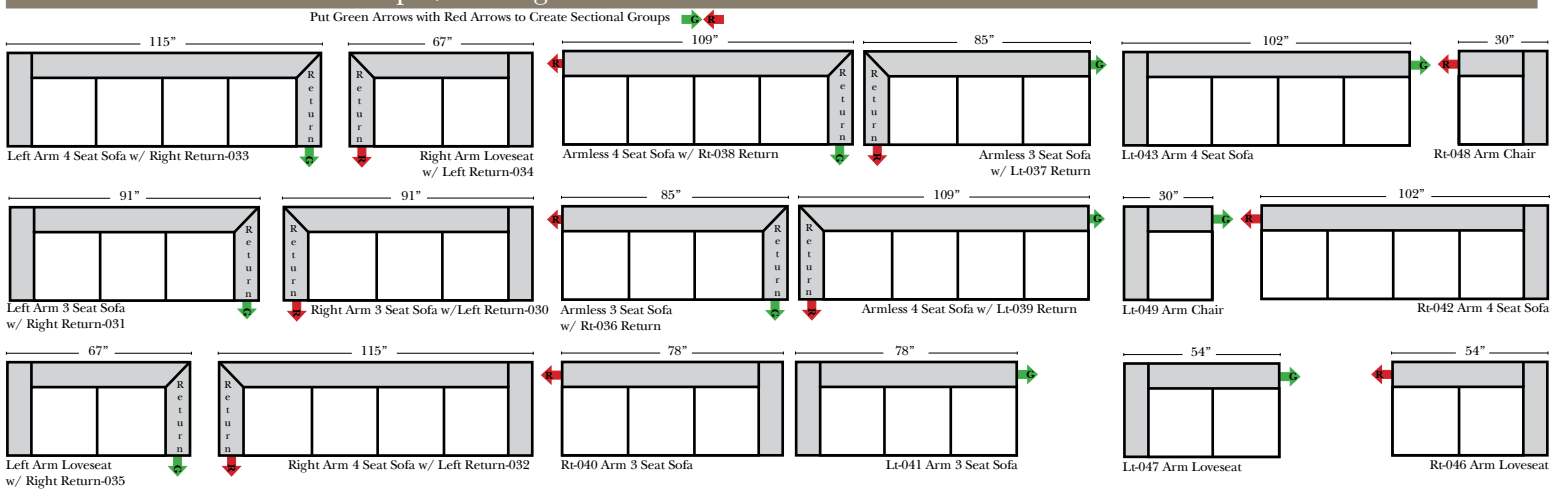

(All 4 seat items ship as one piece if stationary, two pieces if motion installed)

2 Piece Curve Sectional & Ottomans

Features

- Standard:**
- Available in Full & Top Grain Leathers
 - Available in Luxury Fabrics
 - All Hardwood Frames
- Options:**
- Down Seats & Down Backs (additional Charge)
 - No. 33 Firm Foam
- Sleeper Options: (All the below options are at additional charges)**
- Queen Sleeper available w/Standard Mattress
 - Twin Sleeper available w/Standard Mattress
 - Deluxe Innerspring Mattress: Queen / Twin
 - Air Dream Coil Mattress: Queen Only - (No Twin)
 - Hideaway Air Mattress: Queen Only (Shipped in a Separate Box)

L-Shape / 90 Degree Sectional

(All 4 seat items ship as one piece if stationary, two pieces if motion installed)

Note:

All Dimensions are approximate, if accuracy is crucial, please contact us for validation of the dimensions shown. However, a 1" to 2" variance can still apply due to foam and upholstery.