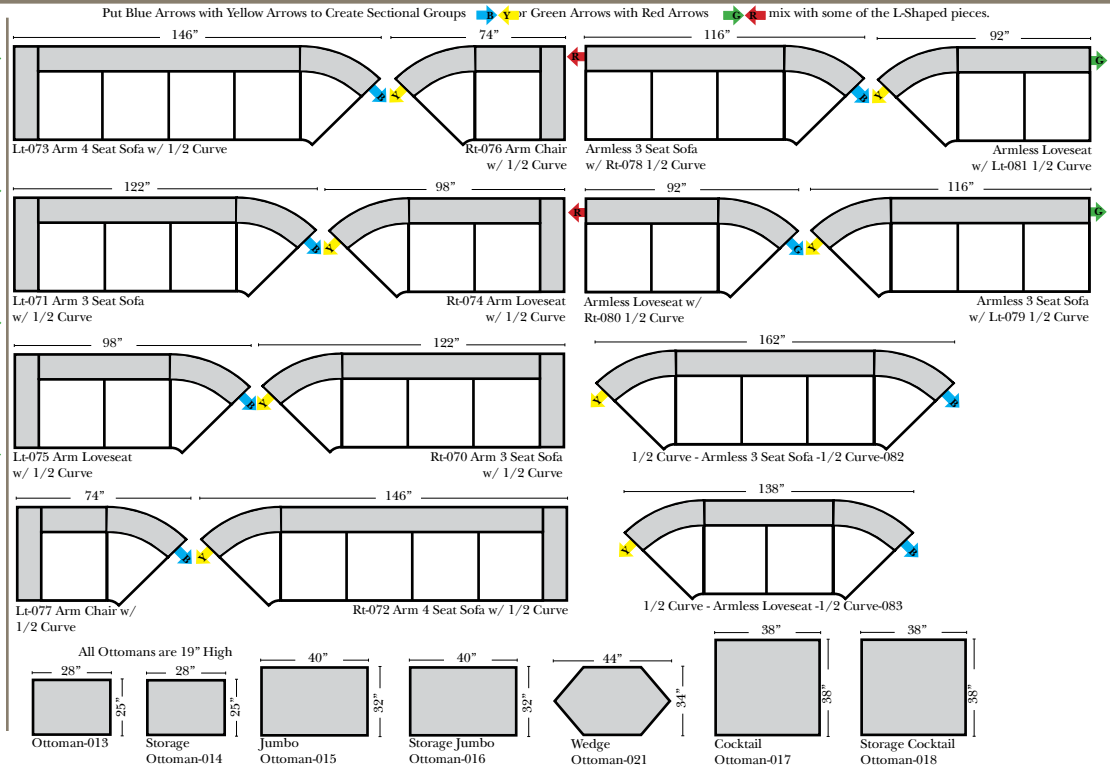

(All 4 seat items ship as one piece if stationary, two pieces if motion installed)

2 Piece Curve Sectional & Ottomans

Features

- Standard:**
- Available in Full & Top Grain Leathers
 - Available in Luxury Fabrics
 - All Hardwood Frames
- Options:**
- Down Seats & Down Backs (additional Charge)
 - No. 33 Firm Foam
- Sleeper Options: (All the below options are at additional charges)**
- Queen Sleeper available w/Standard Mattress
 - Twin Sleeper available w/Standard Mattress
 - Deluxe Innerspring Mattress: Queen / Twin
 - Air Dream Coil Mattress: Queen Only - (No Twin)
 - Hideaway Air Mattress: Queen Only (Shipped in a Separate Box)

L-Shape / 90 Degree Sectional

(All 4 seat items ship as one piece if stationary, two pieces if motion installed)

Note:

All Dimensions are approximate, if accuracy is crucial, please contact us for validation of the dimensions shown. However, a 1" to 2" variance can still apply due to foam and upholstery.

Put Green Arrows with Red Arrows to Create Sectional Groups
Put Orange Arrows with Tan Arrows to Create Sectional Groups

Sleepers

Put Green Arrows with Red Arrows to Create Sectional Groups
Put Blue Arrows with Yellow Arrows to Create Sectional Groups