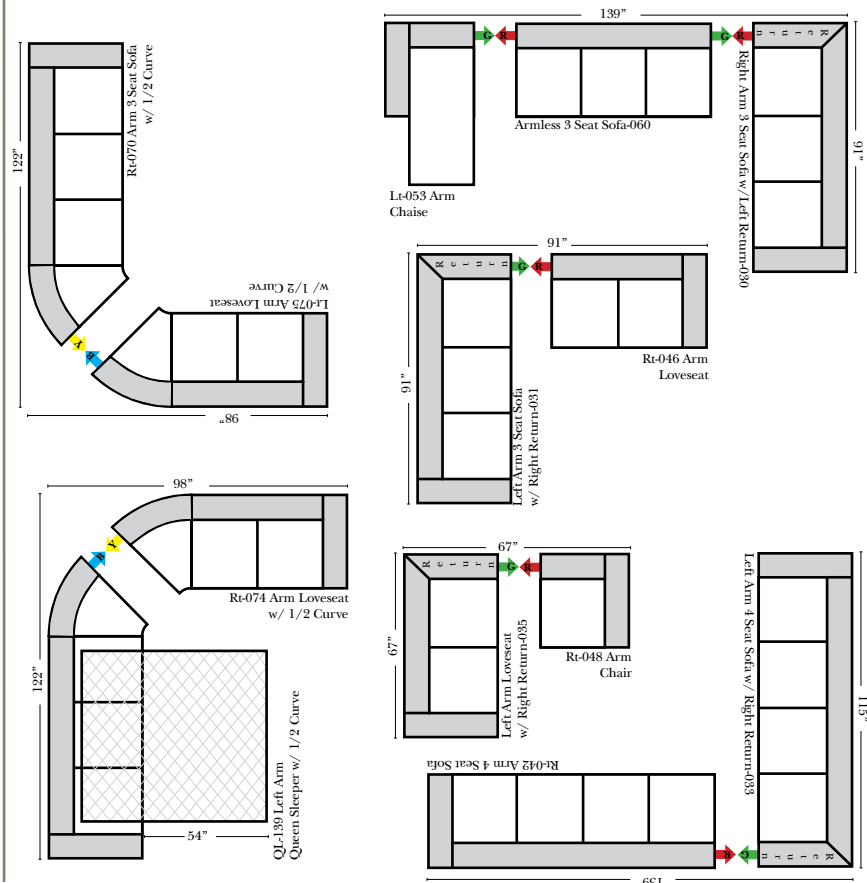

(All 4 seat items ship as one piece if stationary, two pieces if motion installed)

2 Piece Curve Sectional & Ottomans

Features

- Standard:**
- Available in Full & Top Grain Leathers
 - Available in Luxury Fabrics
 - All Hardwood Frames
- Options:**
- Down Seats & Down Backs (additional Charge)
 - No. 33 Firm Foam
- Sleeper Options: (All the below options are at additional charges)**
- Queen Sleeper available w/Standard Mattress
 - Twin Sleeper available w/Standard Mattress
 - Deluxe Innerspring Mattress: Queen / Twin
 - Air Dream Coil Mattress: Queen Only - (No Twin)
 - Hideaway Air Mattress: Queen Only (Shipped in a Separate Box)

L-Shape / 90 Degree Sectional

(All 4 seat items ship as one piece if stationary, two pieces if motion installed)

Note:

All Dimensions are approximate, if accuracy is crucial, please contact us for validation of the dimensions shown. However, a 1" to 2" variance can still apply due to foam and upholstery.

Put Green Arrows with Red Arrows to Create Sectional Groups
Put Orange Arrows with Tan Arrows to Create Sectional Groups

Sleepers

Put Green Arrows with Red Arrows to Create Sectional Groups
Put Blue Arrows with Yellow Arrows to Create Sectional Groups

Suggested Configurations

The Suggested Configurations below are only a sample of what the imagination can create, please enjoy creating the configuration that fits your lifestyle, using the ideas below and from the items on the opposite page.