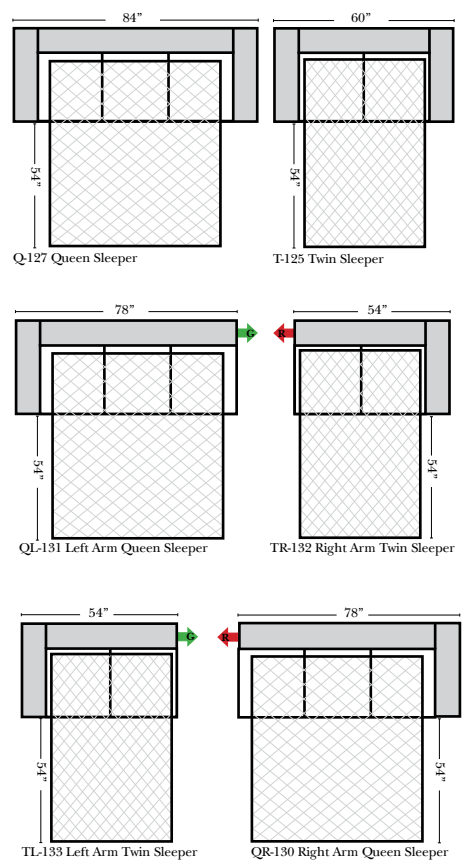

Sleepers

Put Green Arrows with Red Arrows to Create Sectional Groups
Put Blue Arrows with Yellow Arrows to Create Sectional Groups