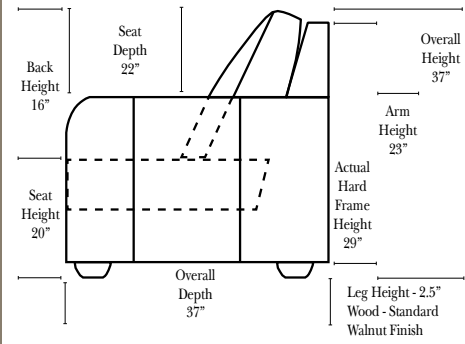

(All 4 seat items ship as one piece if stationary, two pieces if motion installed)

2 Piece Curve Sectional & Ottomans

Features

- Standard:**
- Available in Full & Top Grain Leathers
 - Available in Luxury Fabrics
 - All Hardwood Frames
- Options:**
- Down Seats & Down Backs (additional Charge)
 - No. 33 Firm Foam
- Sleeper Options: (All the below options are at additional charges)**
- Queen Sleeper available w/Standard Mattress
 - Twin Sleeper available w/Standard Mattress
 - Deluxe Innerspring Mattress: Queen / Twin
 - Air Dream Coil Mattress: Queen Only - (No Twin)
 - Hideaway Air Mattress: Queen Only (Shipped in a Separate Box)

L-Shape / 90 Degree Sectional

(All 4 seat items ship as one piece if stationary, two pieces if motion installed)

Note:

All Dimensions are approximate, if accuracy is crucial, please contact us for validation of the dimensions shown. However, a 1" to 2" variance can still apply due to foam and upholstery.